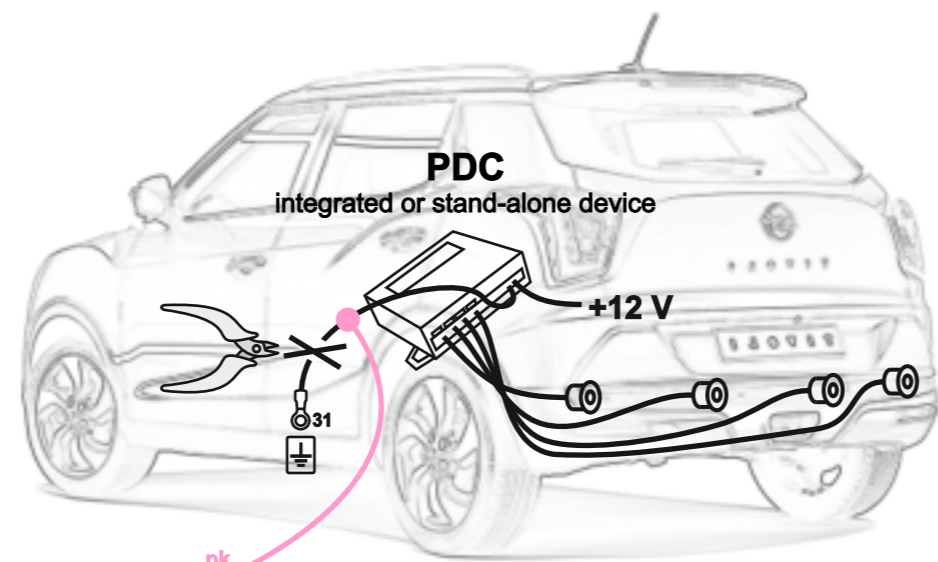

WH3S-G13 (WH3S + G13)

E20 10R-04 4019

max. (€)

| | |
|-------|-----------|
| 1/L | 10W + 21W |
| 4/R | 10W + 21W |
| 5/58R | 3 x 5W |
| 7/58L | 3 x 5W |
| 6/54 | 3 x 21W |
| 2/54G | 21W |
| 8/REV | 21W |