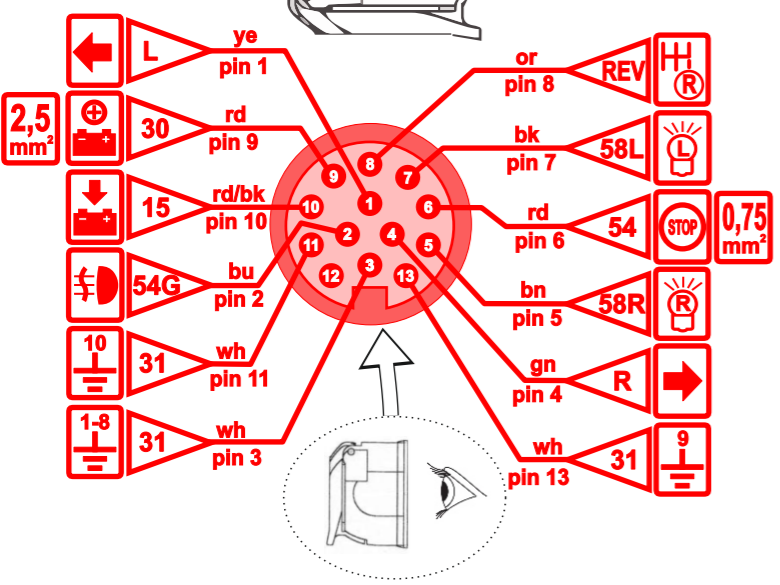

WH3S-G13 (WH3S + G13)

E20 10R-04 4019

max. (€)

| | |
|-------|-----------|
| 1/L | 10W + 21W |
| 4/R | 10W + 21W |
| 5/58R | 3 x 5W |
| 7/58L | 3 x 5W |
| 6/54 | 3 x 21W |
| 2/54G | 21W |
| 8/REV | 21W |

WH3S-G13 (WH3S + G13)

E20 10R-04 4019

+ LED-RGY-500

max. (€)

| | |
|-------|-----------|
| 1/L | 10W + 21W |
| 4/R | 10W + 21W |
| 5/58R | 3 x 5W |
| 7/58L | 3 x 5W |
| 6/54 | 3 x 21W |
| 2/54G | 21W |
| 8/REV | 21W |