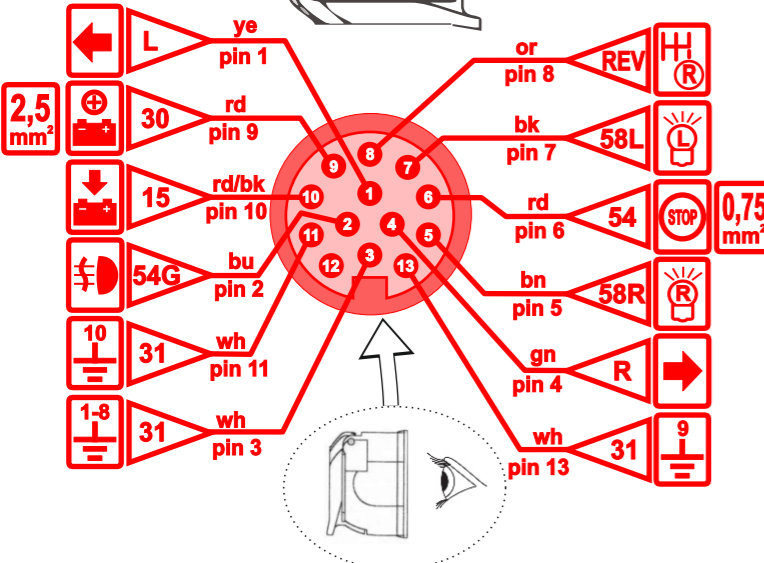

max. (€)

1/L	10W + 21W
4/R	10W + 21W
5/58R	3 x 5W
7/58L	3 x 5W
6/54	3 x 21W
2/54G	21W
8/REV	21W