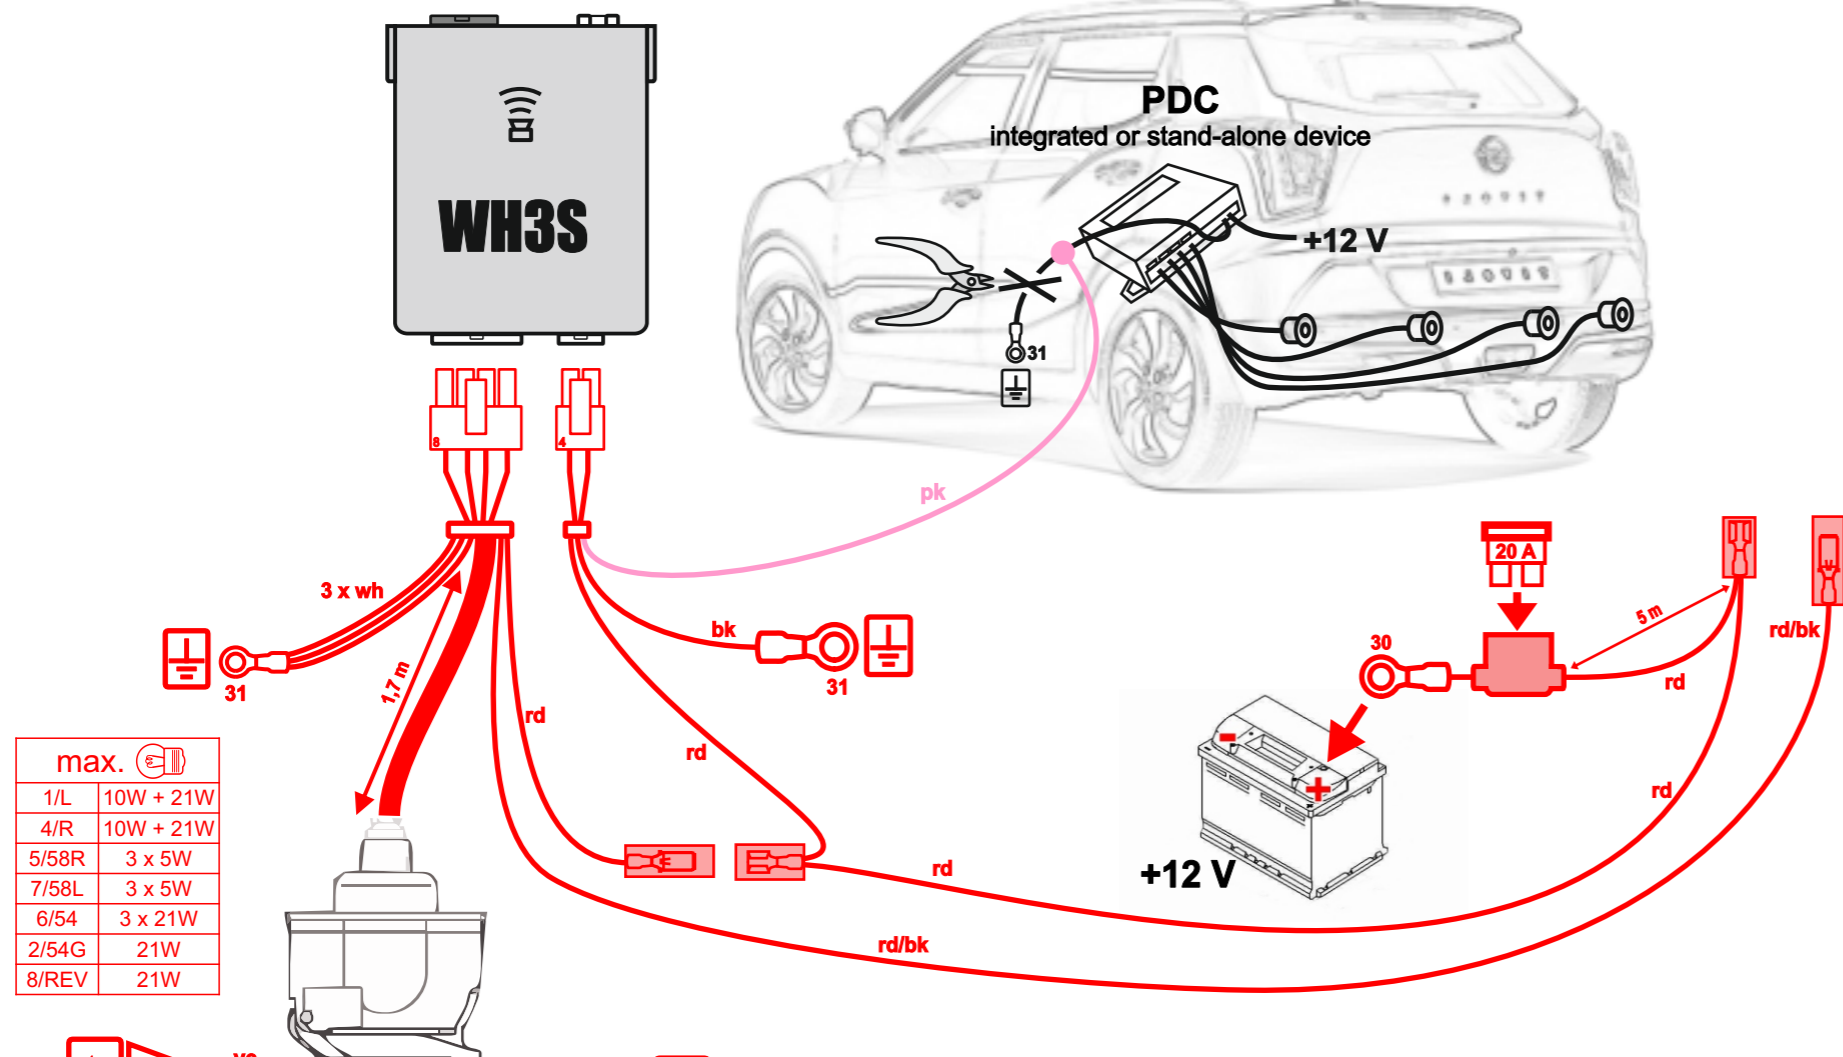

WH3S-G13 (WH3S + G13)

E20 10R-04 4019

max. (€)

| | |
|-------|-----------|
| 1/L | 10W + 21W |
| 4/R | 10W + 21W |
| 5/58R | 3 x 5W |
| 7/58L | 3 x 5W |
| 6/54 | 3 x 21W |
| 2/54G | 21W |
| 8/REV | 21W |

WH3S-G13 (WH3S + G13)

E20 10R-04 4019

+ LED-RGY-500

max. (€)

| | |
|-------|-----------|
| 1/L | 10W + 21W |
| 4/R | 10W + 21W |
| 5/58R | 3 x 5W |
| 7/58L | 3 x 5W |
| 6/54 | 3 x 21W |
| 2/54G | 21W |
| 8/REV | 21W |