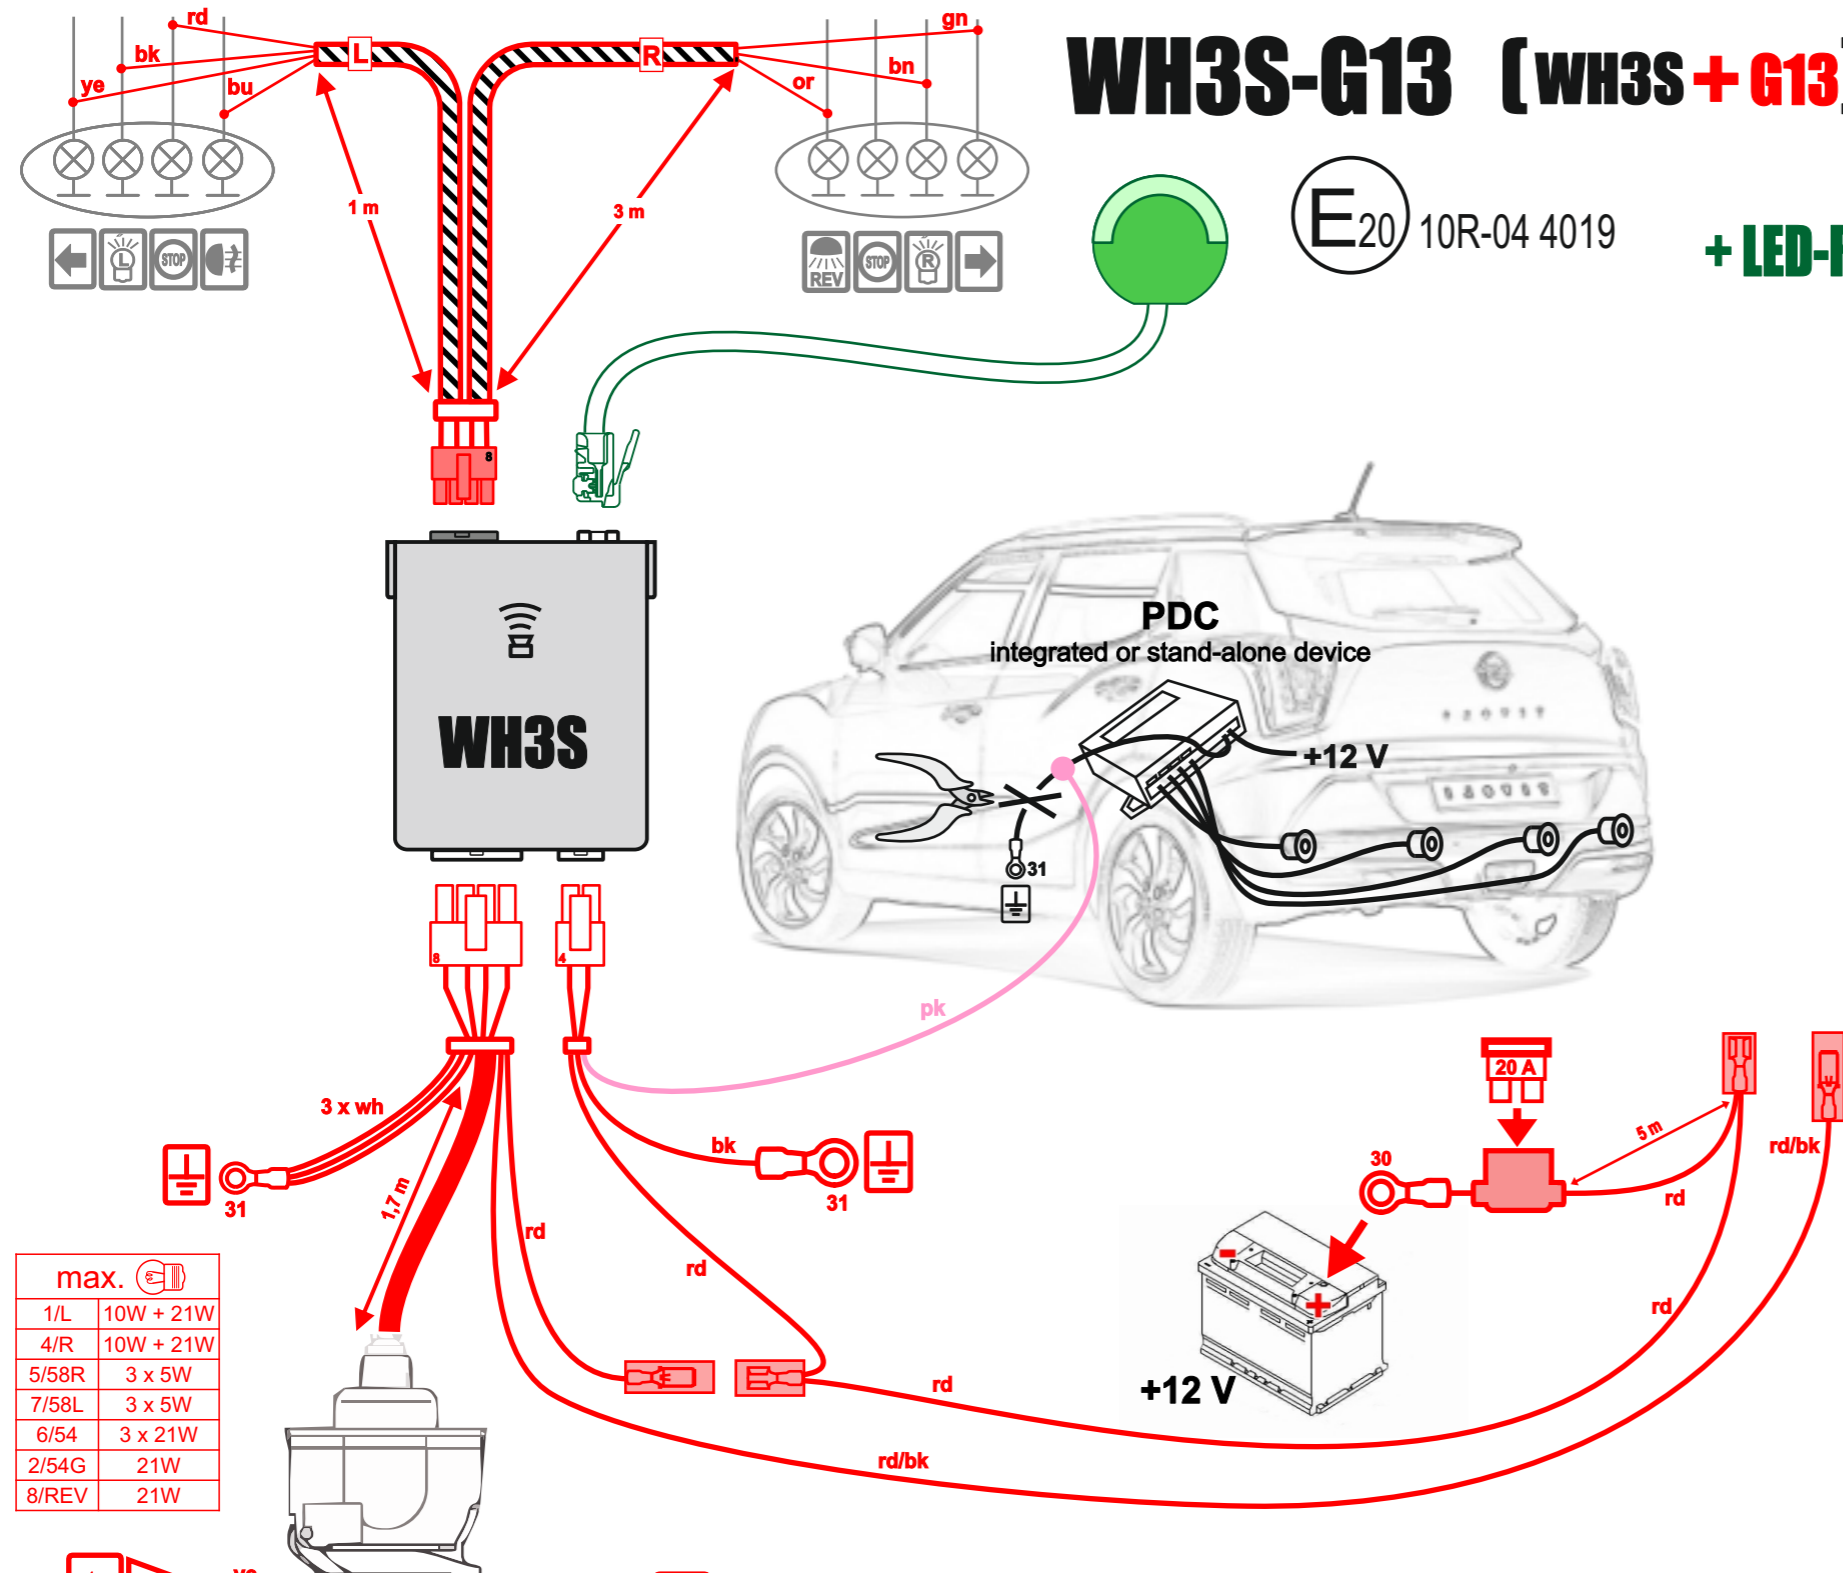

WH3S-G13 (WH3S + G13)

E20 10R-04 4019

max. (€)

| | |
|-------|-----------|
| 1/L | 10W + 21W |
| 4/R | 10W + 21W |
| 5/58R | 3 x 5W |
| 7/58L | 3 x 5W |
| 6/54 | 3 x 21W |
| 2/54G | 21W |
| 8/REV | 21W |

WH3S-G13 (WH3S + G13)

E20 10R-04 4019

+ LED-RGY-500

max. (€)

| | |
|-------|-----------|
| 1/L | 10W + 21W |
| 4/R | 10W + 21W |
| 5/58R | 3 x 5W |
| 7/58L | 3 x 5W |
| 6/54 | 3 x 21W |
| 2/54G | 21W |
| 8/REV | 21W |