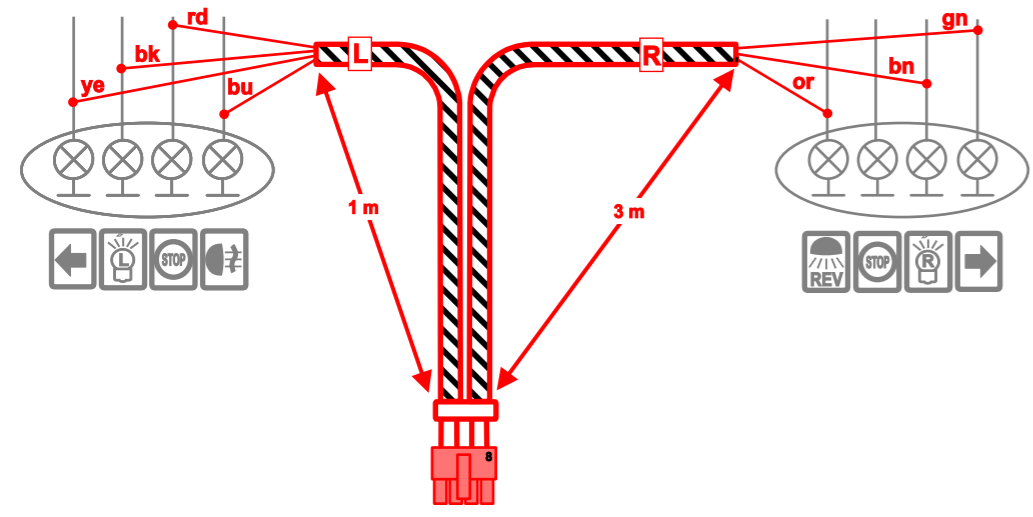

WH3S-G13 (WH3S + G13)

E20 10R-04 4019

max. (€)

| | |
|-------|-----------|
| 1/L | 10W + 21W |
| 4/R | 10W + 21W |
| 5/58R | 3 x 5W |
| 7/58L | 3 x 5W |
| 6/54 | 3 x 21W |
| 2/54G | 21W |
| 8/REV | 21W |

WH3S-G13 (WH3S + G13)

E20 10R-04 4019

+ LED-RGY-500

max. (€)

| | |
|-------|-----------|
| 1/L | 10W + 21W |
| 4/R | 10W + 21W |
| 5/58R | 3 x 5W |
| 7/58L | 3 x 5W |
| 6/54 | 3 x 21W |
| 2/54G | 21W |
| 8/REV | 21W |