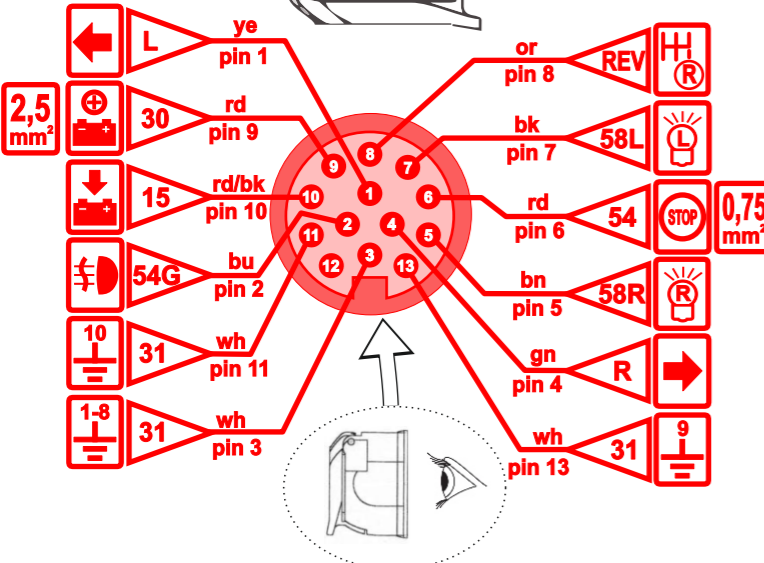

WH3S-G13 (WH3S + G13)

E20 10R-04 4019

+ LED-RGY-500

max. (€)

| | |
|-------|-----------|
| 1/L | 10W + 21W |
| 4/R | 10W + 21W |
| 5/58R | 3 x 5W |
| 7/58L | 3 x 5W |
| 6/54 | 3 x 21W |
| 2/54G | 21W |
| 8/REV | 21W |