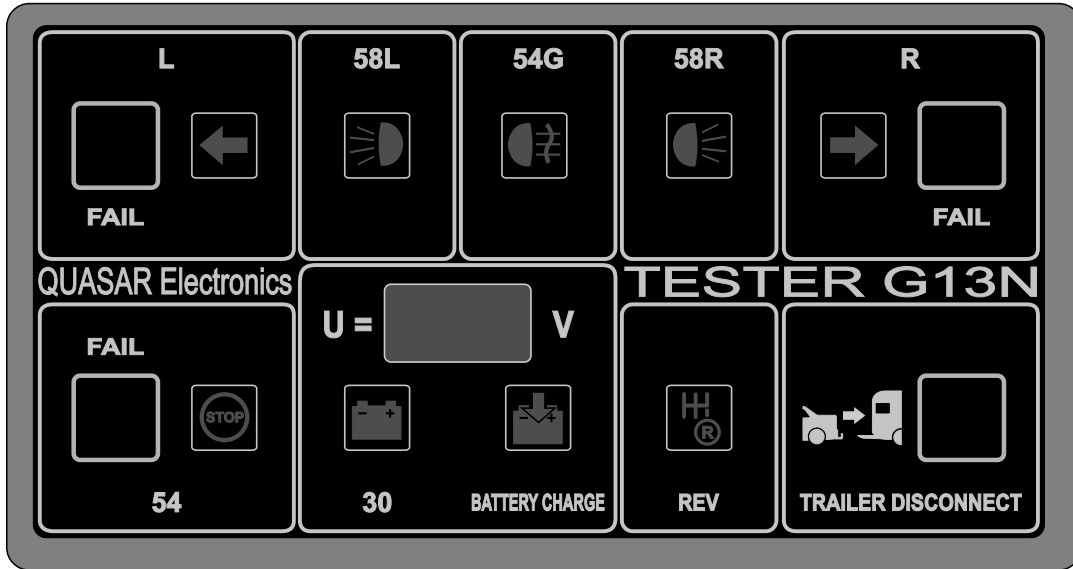

TESTING WITH USE OF TMP-02 TESTER

ISO 11446 / DIN 72570 TRAILER PLUG AND SOCKET LIGHT PIN DESCRIPTION

VIEW FROM WIRE SIDE

VIEW FROM WIRE SIDE

TESTING STEPS

1.

OPTIONAL ACCESSORY

PDC ON