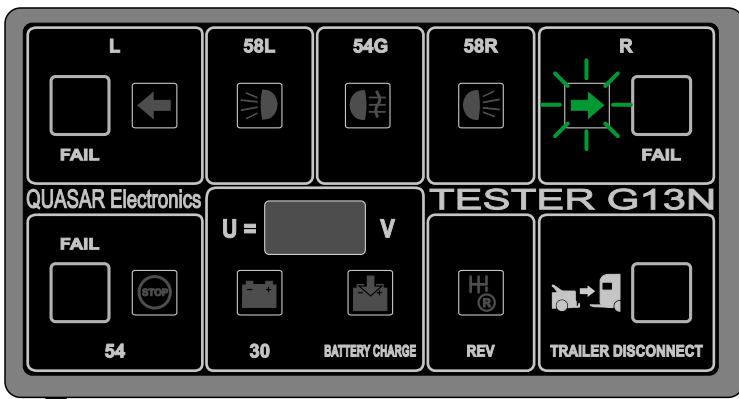

TESTING WITH USE OF TMP-02 TESTER

ISO 11446 / DIN 72570 TRAILER PLUG AND SOCKET LIGHT PIN DESCRIPTION

VIEW FROM WIRE SIDE

VIEW FROM WIRE SIDE

TESTING STEPS

1.

OPTIONAL ACCESSORY

PDC ON

2.

OPTIONAL ACCESSORY

PDC OFF

3.

4.

5.

OPTIONAL ACCESSORY

VIEW FROM WIRE SIDE