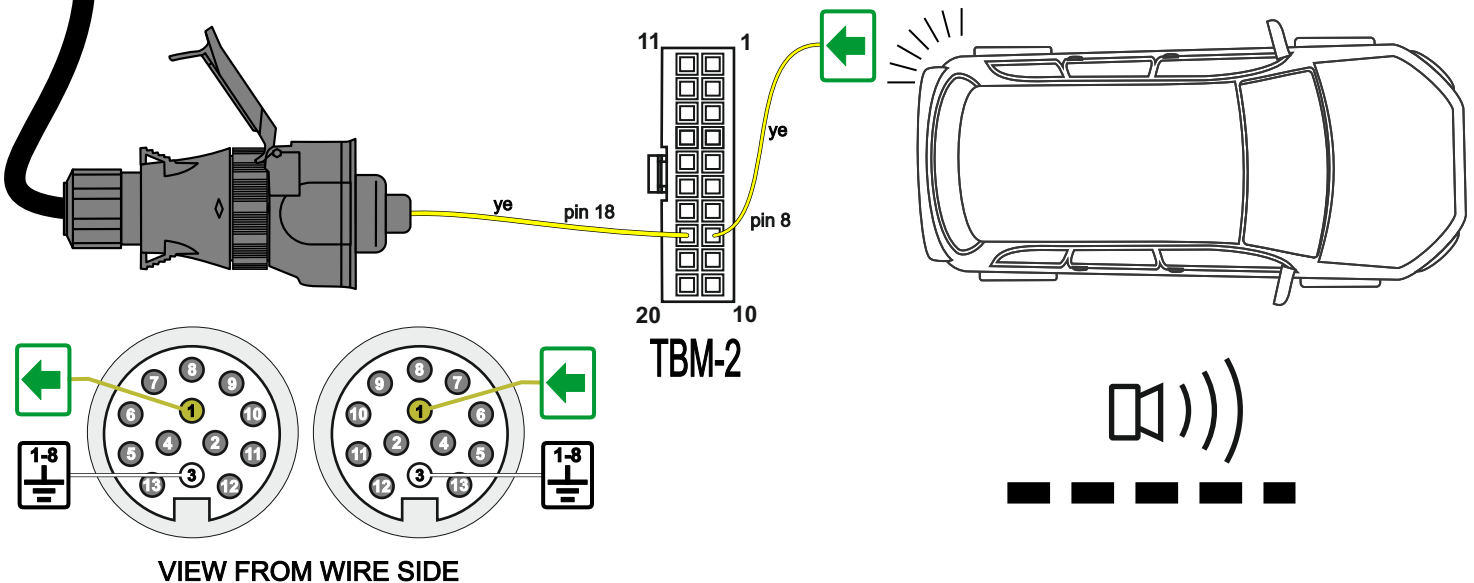

TESTING WITH USE OF TMP-02 TESTER

ISO 11446 / DIN 72570 TRAILER PLUG AND SOCKET LIGHT PIN DESCRIPTION

VIEW FROM WIRE SIDE

VIEW FROM WIRE SIDE

TESTING STEPS

1.

OPTIONAL ACCESSORY

PDC ON

2.

OPTIONAL ACCESSORY

PDC OFF

3.

4.

5.

OPTIONAL ACCESSORY

VIEW FROM WIRE SIDE

6.

OPTIONAL ACCESSORY

VIEW FROM WIRE SIDE

7.

OPTIONAL ACCESSORY

8.

OPTIONAL ACCESSORY

9.