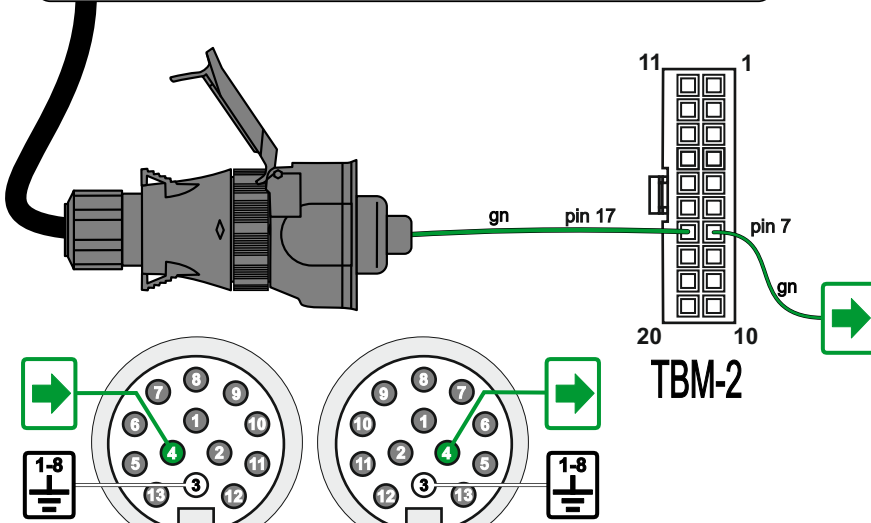

TESTING WITH USE OF TMP-02 TESTER

ISO 11446 / DIN 72570 TRAILER PLUG AND SOCKET LIGHT PIN DESCRIPTION

VIEW FROM WIRE SIDE

VIEW FROM WIRE SIDE

TESTING STEPS

1.

OPTIONAL ACCESSORY

PDC ON

2.

OPTIONAL ACCESSORY

PDC OFF

3.

4.

5.

OPTIONAL ACCESSORY

VIEW FROM WIRE SIDE

6.

OPTIONAL ACCESSORY

VIEW FROM WIRE SIDE

7.

OPTIONAL ACCESSORY

8.

OPTIONAL ACCESSORY

9.