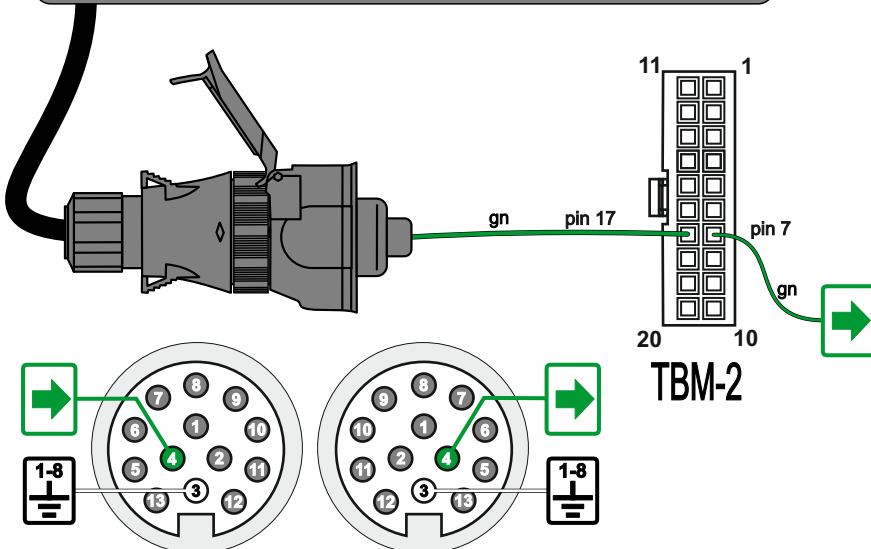

TESTING WITH USE OF TMP-02 TESTER

ISO 11446 / DIN 72570 TRAILER PLUG AND SOCKET LIGHT PIN DESCRIPTION

VIEW FROM WIRE SIDE

VIEW FROM WIRE SIDE

TESTING STEPS

1.

OPTIONAL ACCESSORY

PDC ON

2.

OPTIONAL ACCESSORY

PDC OFF

3.

4.

5.

OPTIONAL ACCESSORY

VIEW FROM WIRE SIDE

6.

OPTIONAL ACCESSORY

VIEW FROM WIRE SIDE

7.

OPTIONAL ACCESSORY

8.

OPTIONAL ACCESSORY

9.