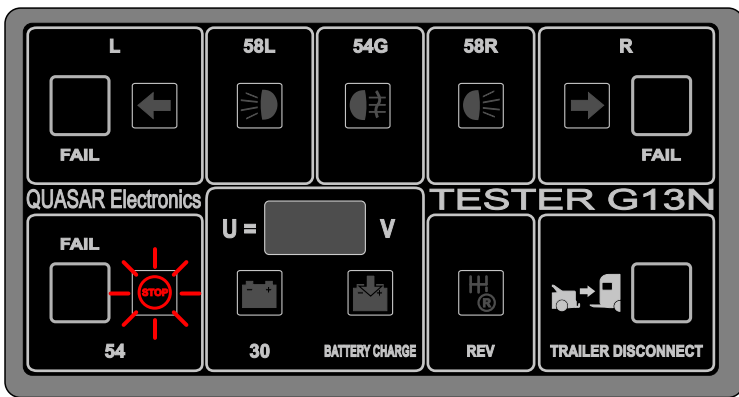

TESTING WITH USE OF TMP-02 TESTER

ISO 11446 / DIN 72570 TRAILER PLUG AND SOCKET LIGHT PIN DESCRIPTION

VIEW FROM WIRE SIDE

VIEW FROM WIRE SIDE

TESTING STEPS

1.

OPTIONAL ACCESSORY

PDC ON