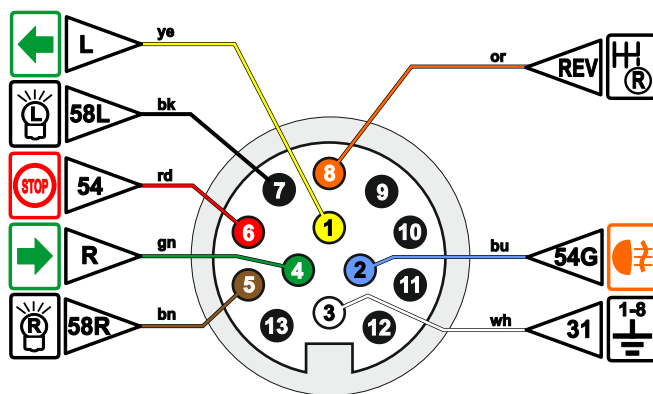

TESTING WITH USE OF TMP-02 TESTER

ISO 11446 / DIN 72570 TRAILER PLUG AND SOCKET LIGHT PIN DESCRIPTION

VIEW FROM WIRE SIDE

VIEW FROM WIRE SIDE

TESTING STEPS

1.

OPTIONAL ACCESSORY

PDC ON

2.

OPTIONAL ACCESSORY

PDC OFF

3.

4.

5.

OPTIONAL ACCESSORY

VIEW FROM WIRE SIDE

6.

OPTIONAL ACCESSORY

VIEW FROM WIRE SIDE

7.

OPTIONAL ACCESSORY

8.

OPTIONAL ACCESSORY

9.