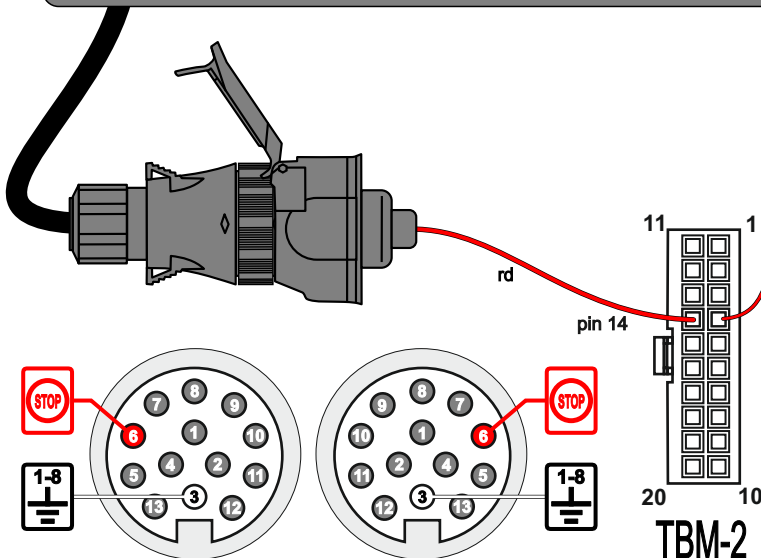

TESTING WITH USE OF TMP-02 TESTER

ISO 11446 / DIN 72570 TRAILER PLUG AND SOCKET LIGHT PIN DESCRIPTION

VIEW FROM WIRE SIDE

VIEW FROM WIRE SIDE

TESTING STEPS

1.

OPTIONAL ACCESSORY

PDC ON

2.

OPTIONAL ACCESSORY

PDC OFF

3.

4.

5.

OPTIONAL ACCESSORY

VIEW FROM WIRE SIDE

6.

OPTIONAL ACCESSORY

VIEW FROM WIRE SIDE

7.

OPTIONAL ACCESSORY

8.

OPTIONAL ACCESSORY

9.