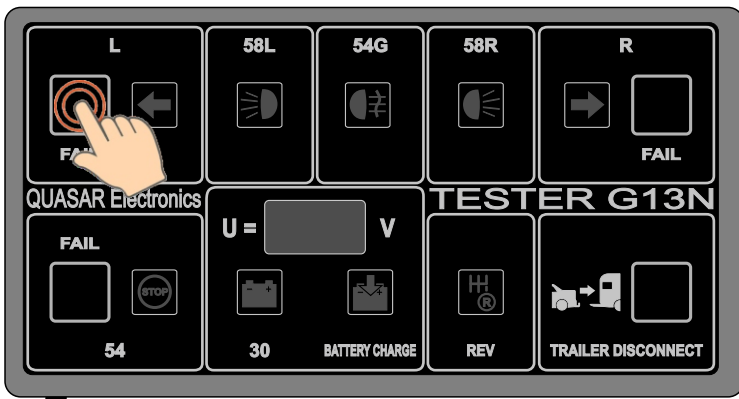

2.

OPTIONAL ACCESSORY

PDC OFF

3.

4.

5.

OPTIONAL ACCESSORY

VIEW FROM WIRE SIDE