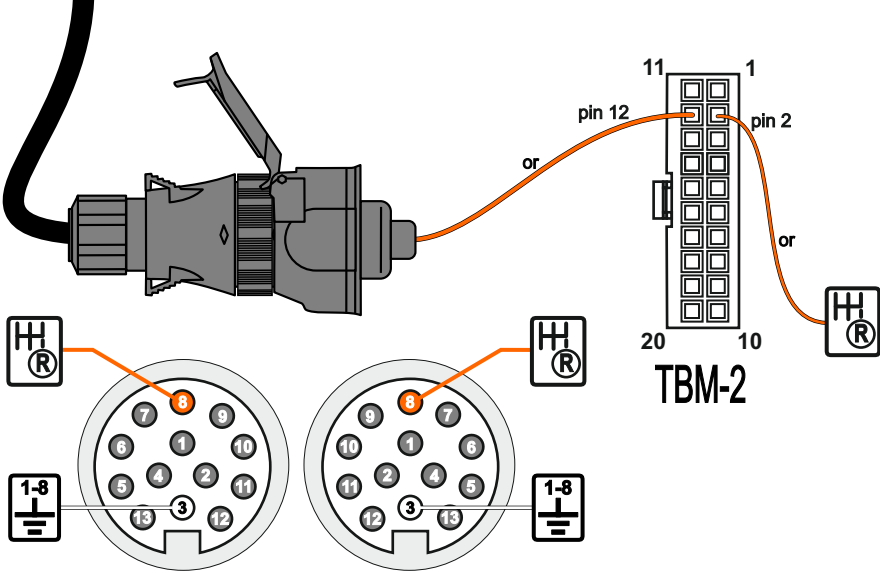

TESTING WITH USE OF TMP-02 TESTER

ISO 11446 / DIN 72570 TRAILER PLUG AND SOCKET LIGHT PIN DESCRIPTION

VIEW FROM WIRE SIDE

VIEW FROM WIRE SIDE

TESTING STEPS

1.

OPTIONAL ACCESSORY

PDC ON

2.

OPTIONAL ACCESSORY

PDC OFF

3.

4.

5.

OPTIONAL ACCESSORY

VIEW FROM WIRE SIDE

6.

OPTIONAL ACCESSORY

VIEW FROM WIRE SIDE

7.

OPTIONAL ACCESSORY

8.

OPTIONAL ACCESSORY

9.