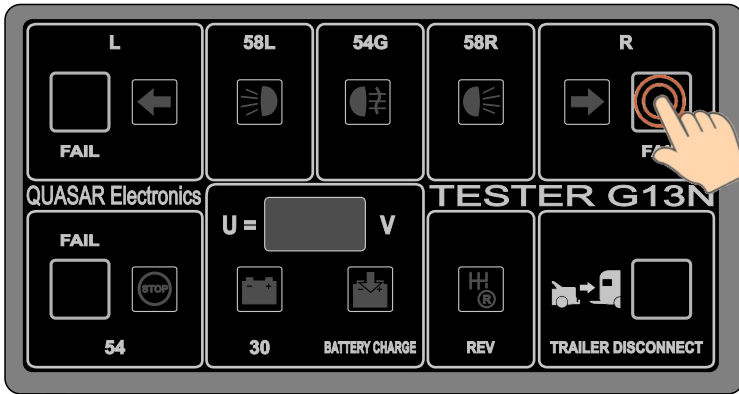

2.

OPTIONAL ACCESSORY

PDC OFF

3.

4.

5.

OPTIONAL ACCESSORY

VIEW FROM WIRE SIDE