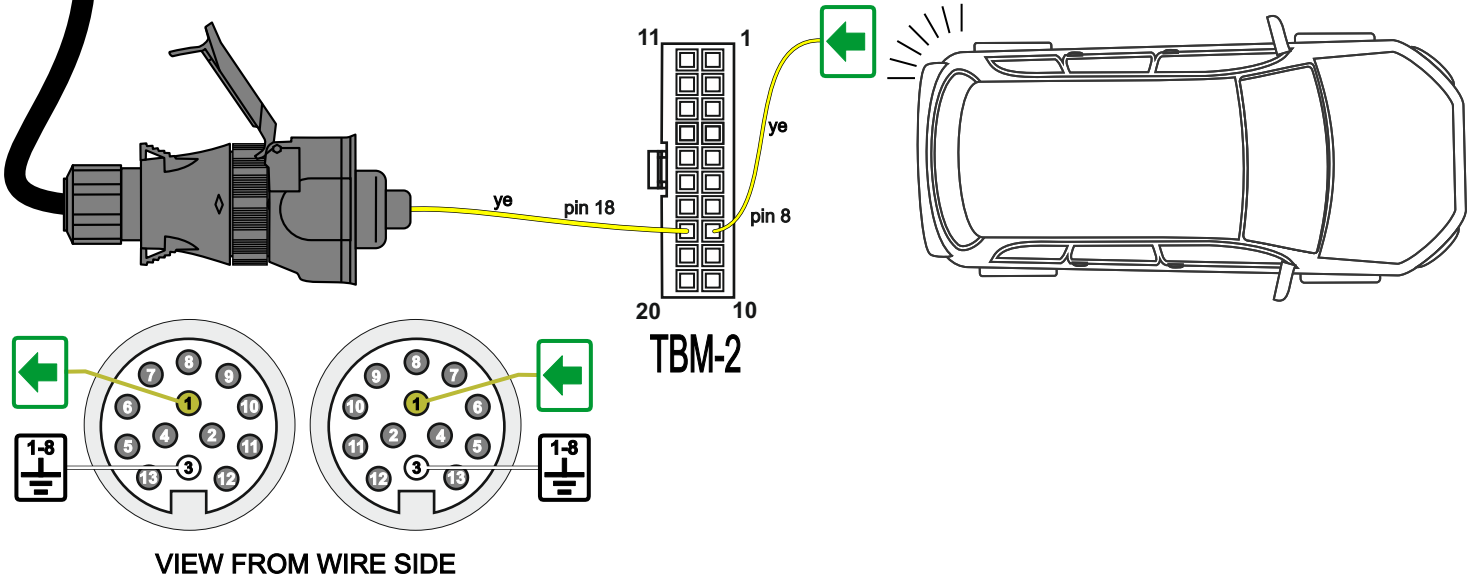

TESTING WITH USE OF TMP-02 TESTER

ISO 11446 / DIN 72570 TRAILER PLUG AND SOCKET LIGHT PIN DESCRIPTION

VIEW FROM WIRE SIDE

VIEW FROM WIRE SIDE

TESTING STEPS

1.

OPTIONAL ACCESSORY

PDC ON

2.

OPTIONAL ACCESSORY

PDC OFF

3.

4.

5.

OPTIONAL ACCESSORY

VIEW FROM WIRE SIDE

6.

OPTIONAL ACCESSORY

VIEW FROM WIRE SIDE

7.

OPTIONAL ACCESSORY

8.

OPTIONAL ACCESSORY

9.