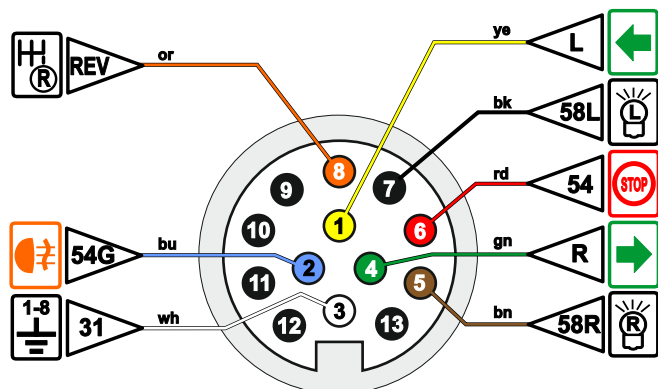

TESTING WITH USE OF TMP-02 TESTER

ISO 11446 / DIN 72570 TRAILER PLUG AND SOCKET LIGHT PIN DESCRIPTION

VIEW FROM WIRE SIDE

VIEW FROM WIRE SIDE

TESTING STEPS

1.

OPTIONAL ACCESSORY

PDC ON

2.

OPTIONAL ACCESSORY

PDC OFF

3.

4.

5.

OPTIONAL ACCESSORY

VIEW FROM WIRE SIDE

6.

OPTIONAL ACCESSORY

VIEW FROM WIRE SIDE

7.

OPTIONAL ACCESSORY

8.

OPTIONAL ACCESSORY

9.