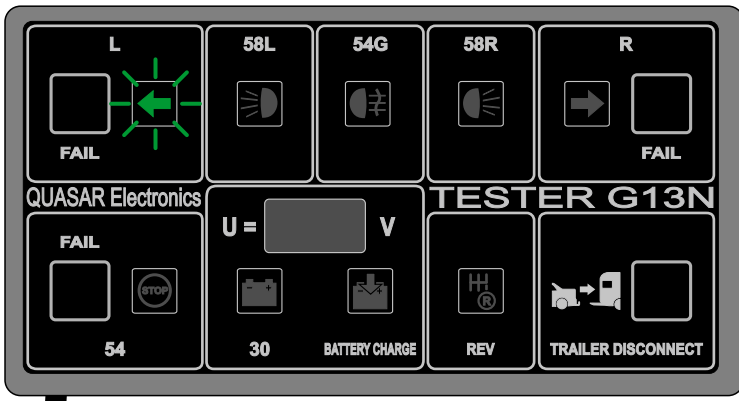

TESTING WITH USE OF TMP-02 TESTER

ISO 11446 / DIN 72570 TRAILER PLUG AND SOCKET LIGHT PIN DESCRIPTION

VIEW FROM WIRE SIDE

VIEW FROM WIRE SIDE

TESTING STEPS

1.

OPTIONAL ACCESSORY

PDC ON

2.

OPTIONAL ACCESSORY

PDC OFF

3.

4.

5.

OPTIONAL ACCESSORY

VIEW FROM WIRE SIDE