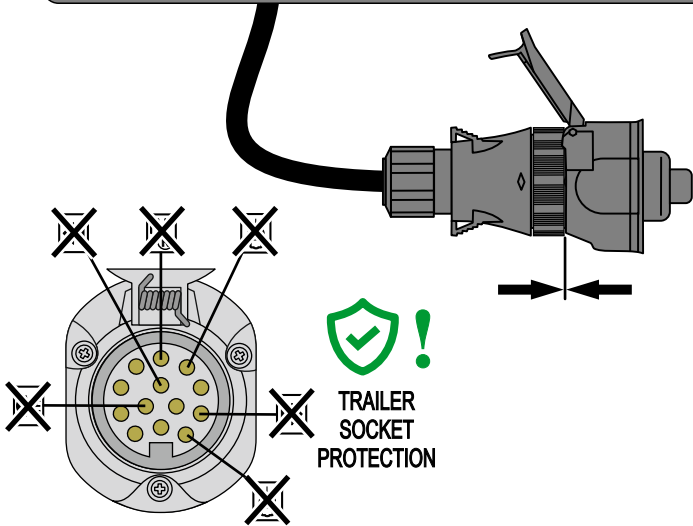

TESTING WITH USE OF TMP-02 TESTER

ISO 11446 / DIN 72570 TRAILER PLUG AND SOCKET LIGHT PIN DESCRIPTION

VIEW FROM WIRE SIDE

VIEW FROM WIRE SIDE

TESTING STEPS

1.

OPTIONAL ACCESSORY

PDC ON

2.

OPTIONAL ACCESSORY

PDC OFF

3.

4.

5.

OPTIONAL ACCESSORY

VIEW FROM WIRE SIDE