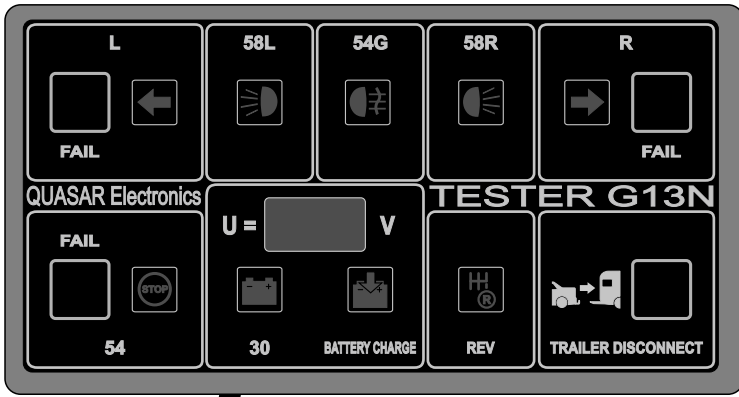

TESTING WITH USE OF TMP-02 TESTER

ISO 11446 / DIN 72570 TRAILER PLUG AND SOCKET LIGHT PIN DESCRIPTION

VIEW FROM WIRE SIDE

VIEW FROM WIRE SIDE

TESTING STEPS

1.

OPTIONAL ACCESSORY

PDC ON