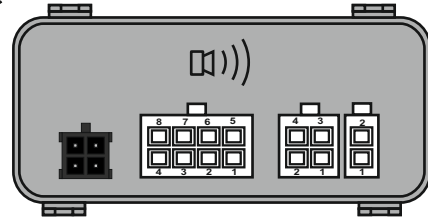

max.	
1/L	10W + 21W
4/R	10W + 21W
5/58R	3 x 5W
7/58L	3 x 5W
6/54	3 x 21W
2/54G	21W
8/REV	21W

INFO			
INFO LED			
INFO			
INFO			
INFO			
INFO			

MP2S-CAN-G13_v4

E₂₀ 10R-04 4053

ISO RELAY
12V/30A