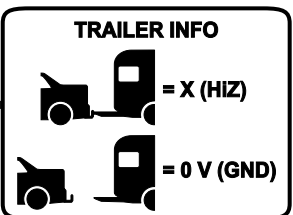

max.	
1/L	10W + 21W
4/R	10W + 21W
5/58R	3 x 5W
7/58L	3 x 5W
6/54	3 x 21W
2/54G	21W
8/REV	21W

INFO			
INFO LED			
INFO			
INFO			
INFO			
INFO			

MP2S-CAN-G13_v4

E₂₀ 10R-04 4053

ISO RELAY
12V/30A