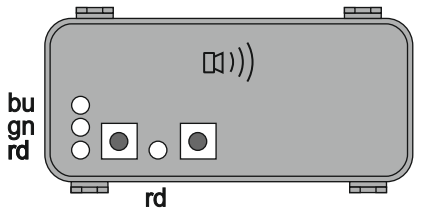

max.

1/L	10W + 21W
4/R	10W + 21W
5/58R	3 x 5W
7/58L	3 x 5W
6/54	3 x 21W
2/54G	21W
8/REV	21W

E20 10R-04 4053

TRAILER INFO

CAN-bus

INFO

INFO LED				
INFO				

MP2S-CAN-G13_v5