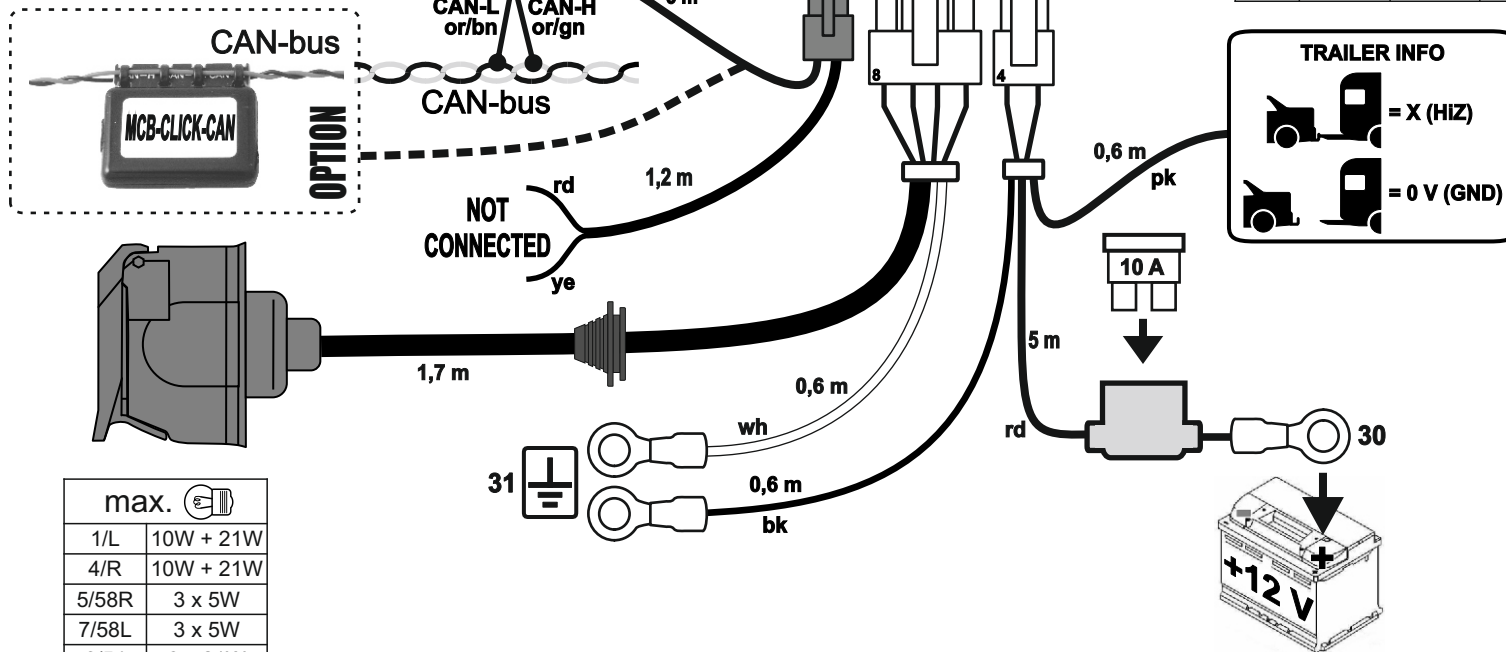

TRAILER INFO

= X (HIZ)

= 0 V (GND)

INFO

INFO LED

INFO

max.

1/L	10W + 21W
4/R	10W + 21W
5/58R	3 x 5W
7/58L	3 x 5W
6/54	3 x 21W
2/54G	21W