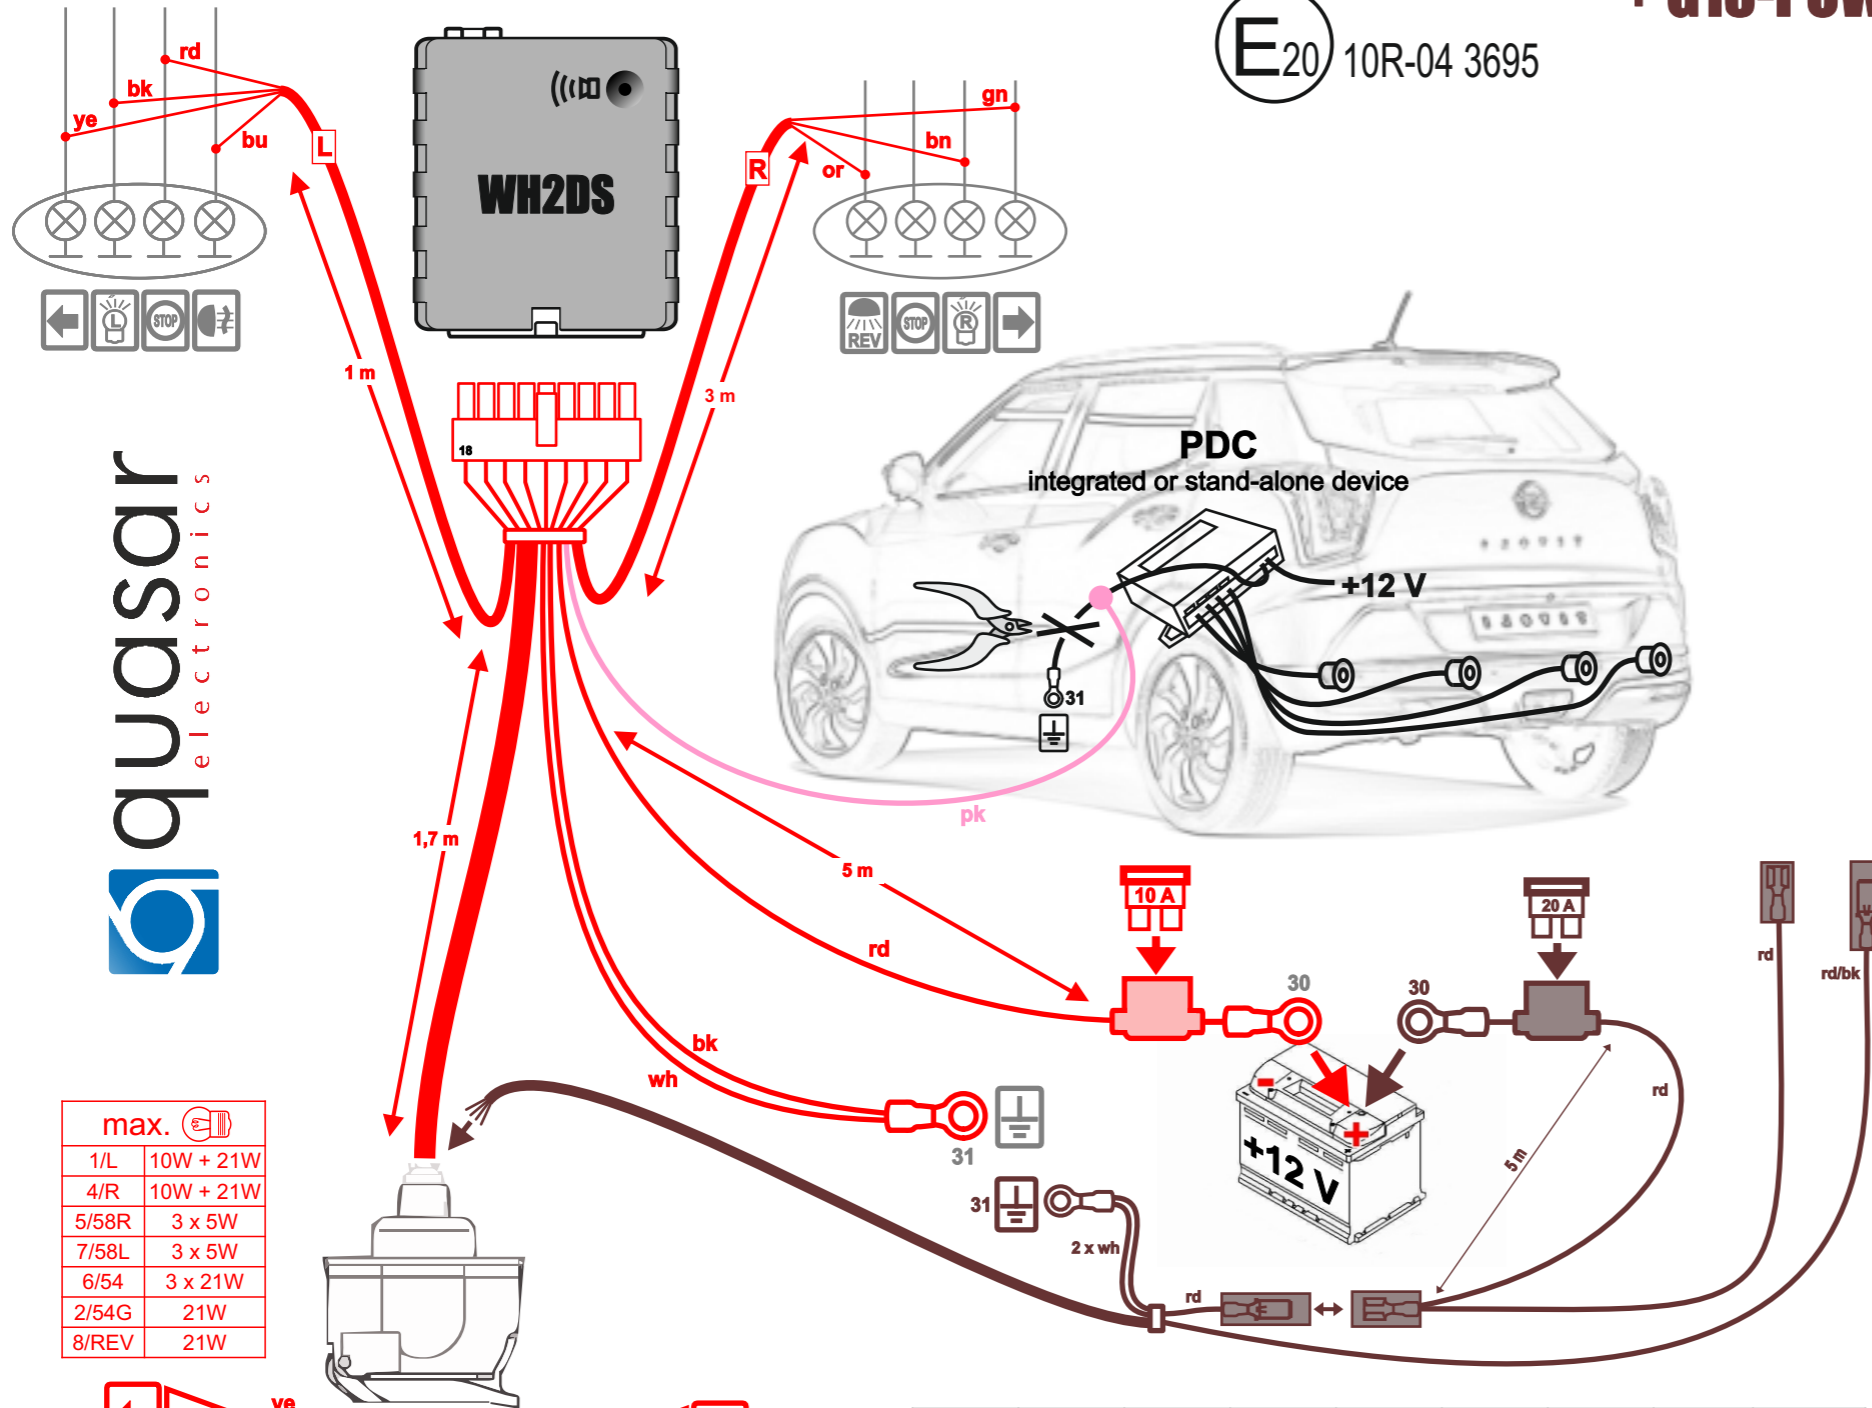

WH2DS-G13-8 (WH2DS + G13-8) + G13-POWER-KIT

E20 10R-04 3695