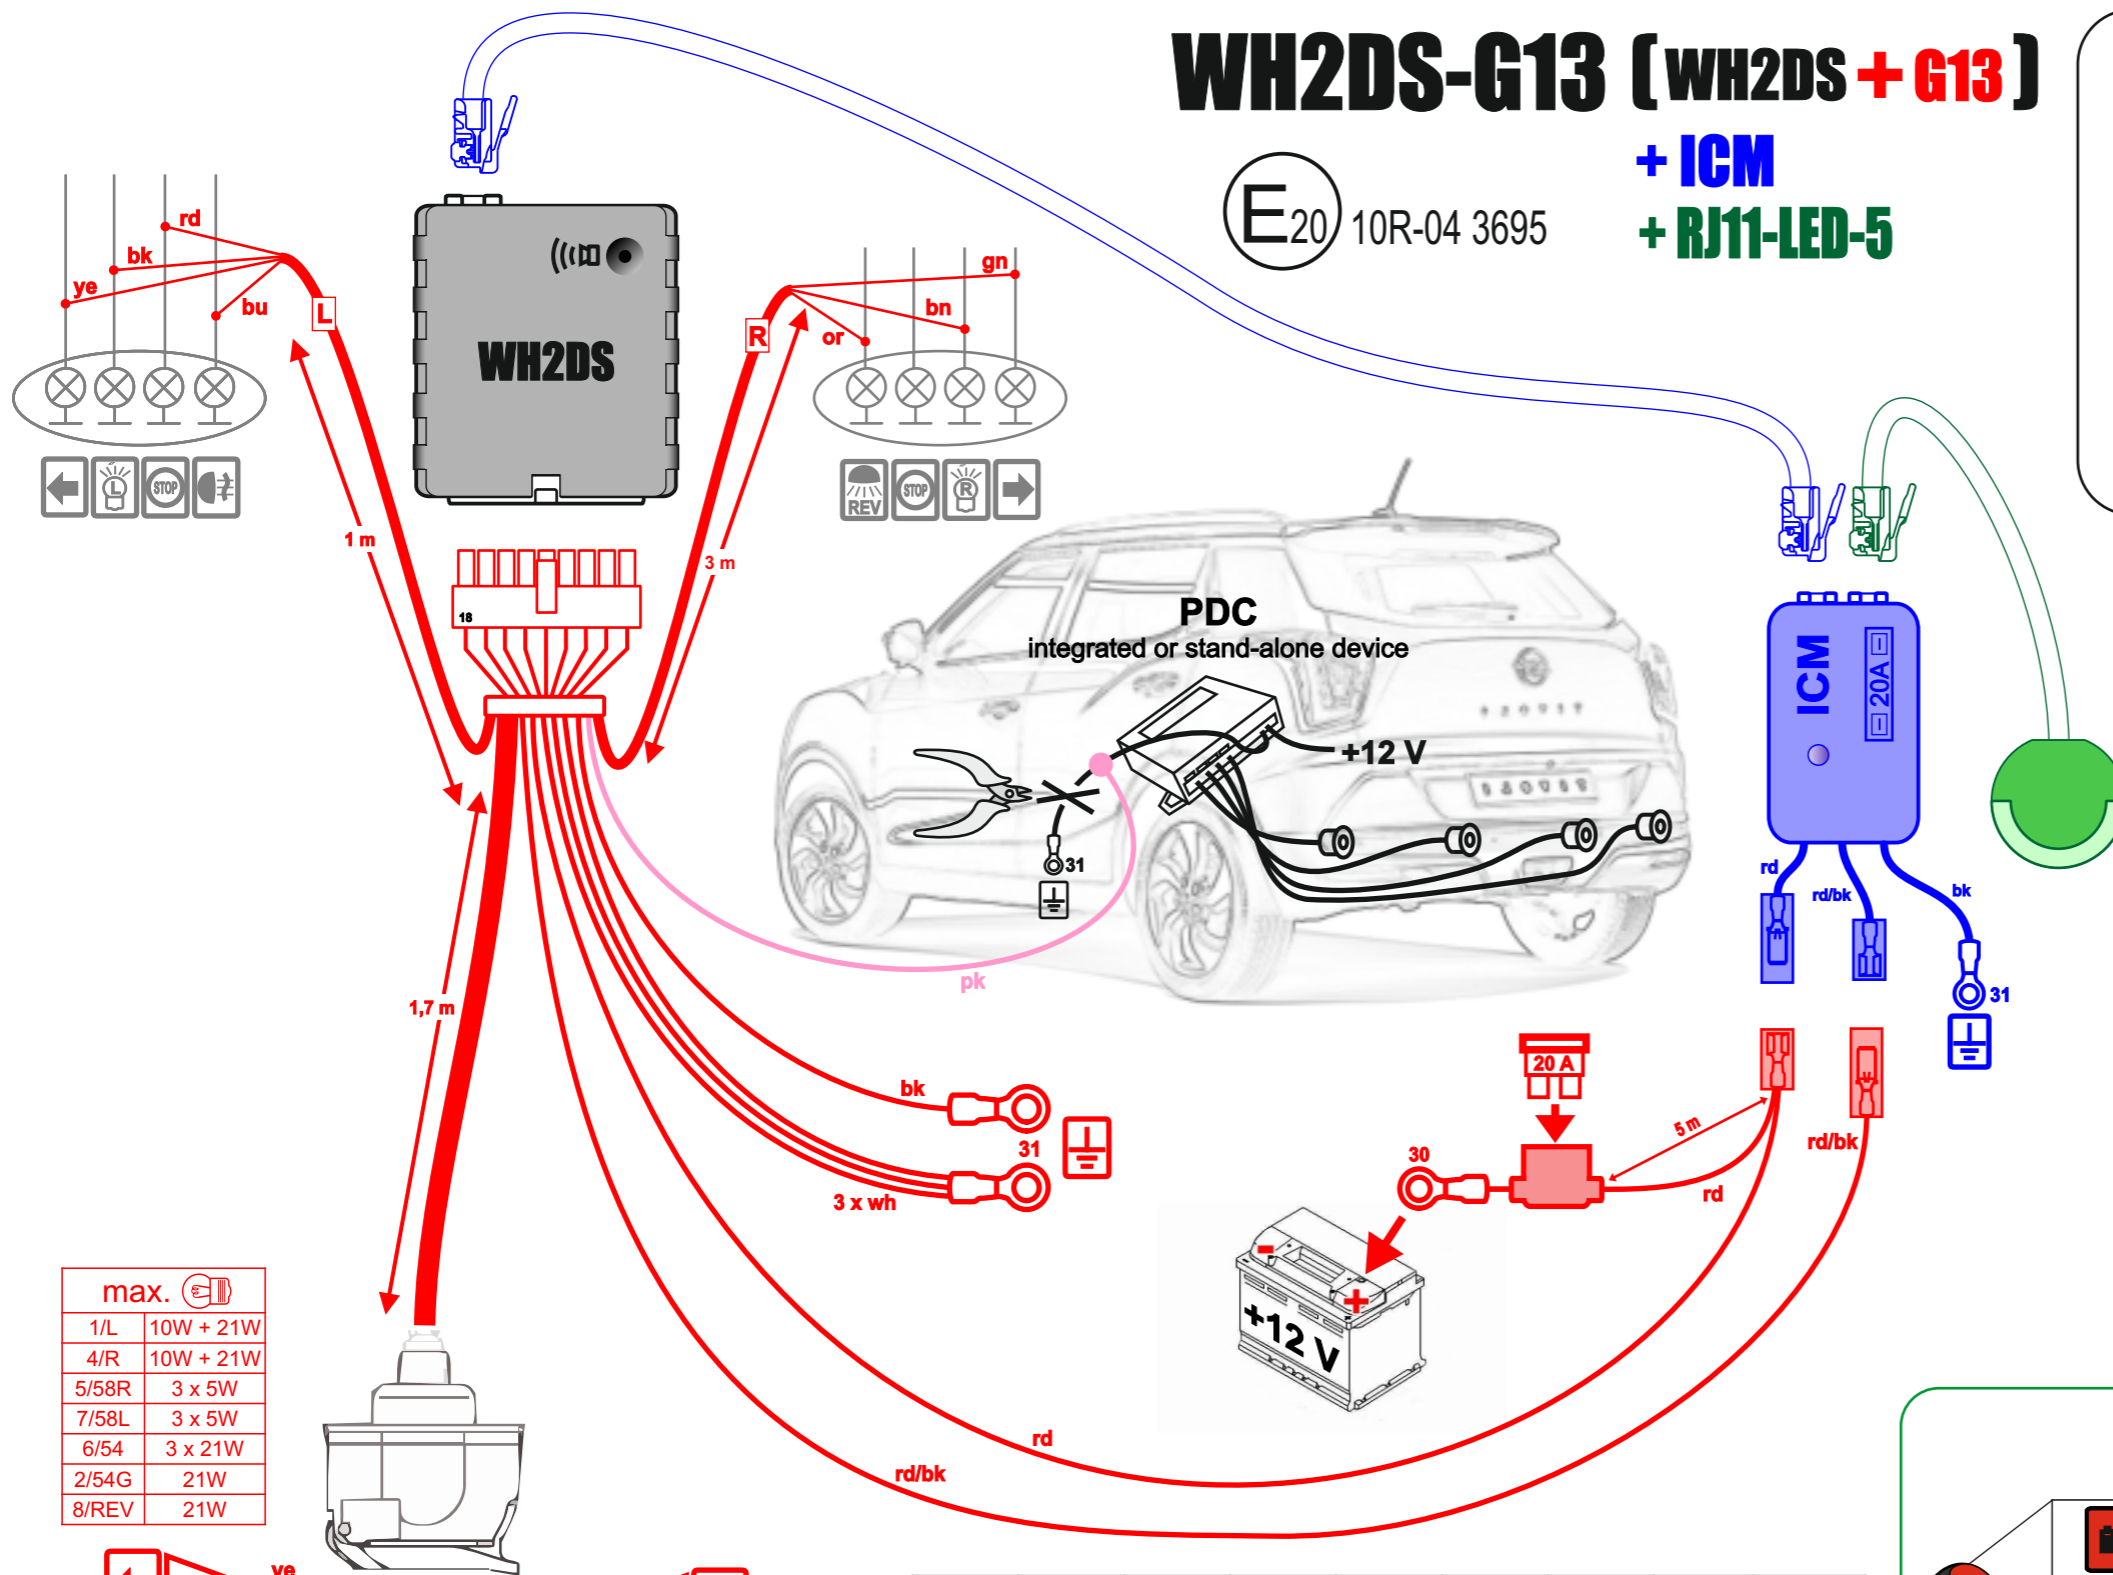

WH2DS-G13 (WH2DS + G13)

E20 10R-04 3695

+ ICM
+ RJ11-LED-5