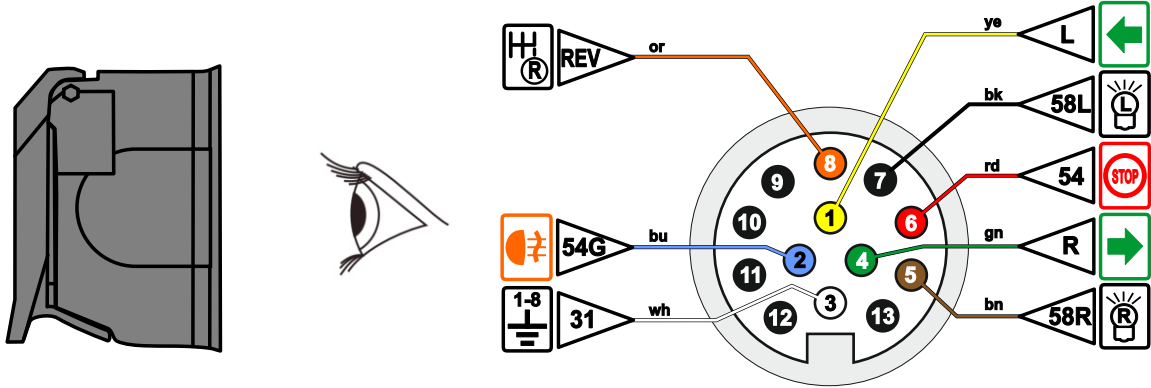

APPROVED LAMP ONLY!  
**(E<sub>xx</sub>) 48R-05 XXXX**

 / LED / MIX

-   $I \geq 100 \text{ mA}$
-   $I \geq 100 \text{ mA}$
-   $I \geq 100 \text{ mA}$

# ISO 11446 / DIN 72570 TRAILER PLUG AND SOCKET LIGHT PIN DESCRIPTION

VIEW FROM WIRE SIDE

VIEW FROM WIRE SIDE

## TESTING STEPS

1.