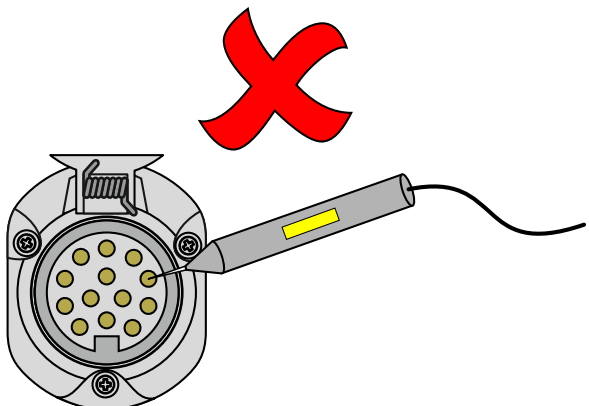

# ISO 11446 / DIN 72570 TRAILER PLUG AND SOCKET LIGHT PIN DESCRIPTION

VIEW FROM WIRE SIDE

VIEW FROM WIRE SIDE