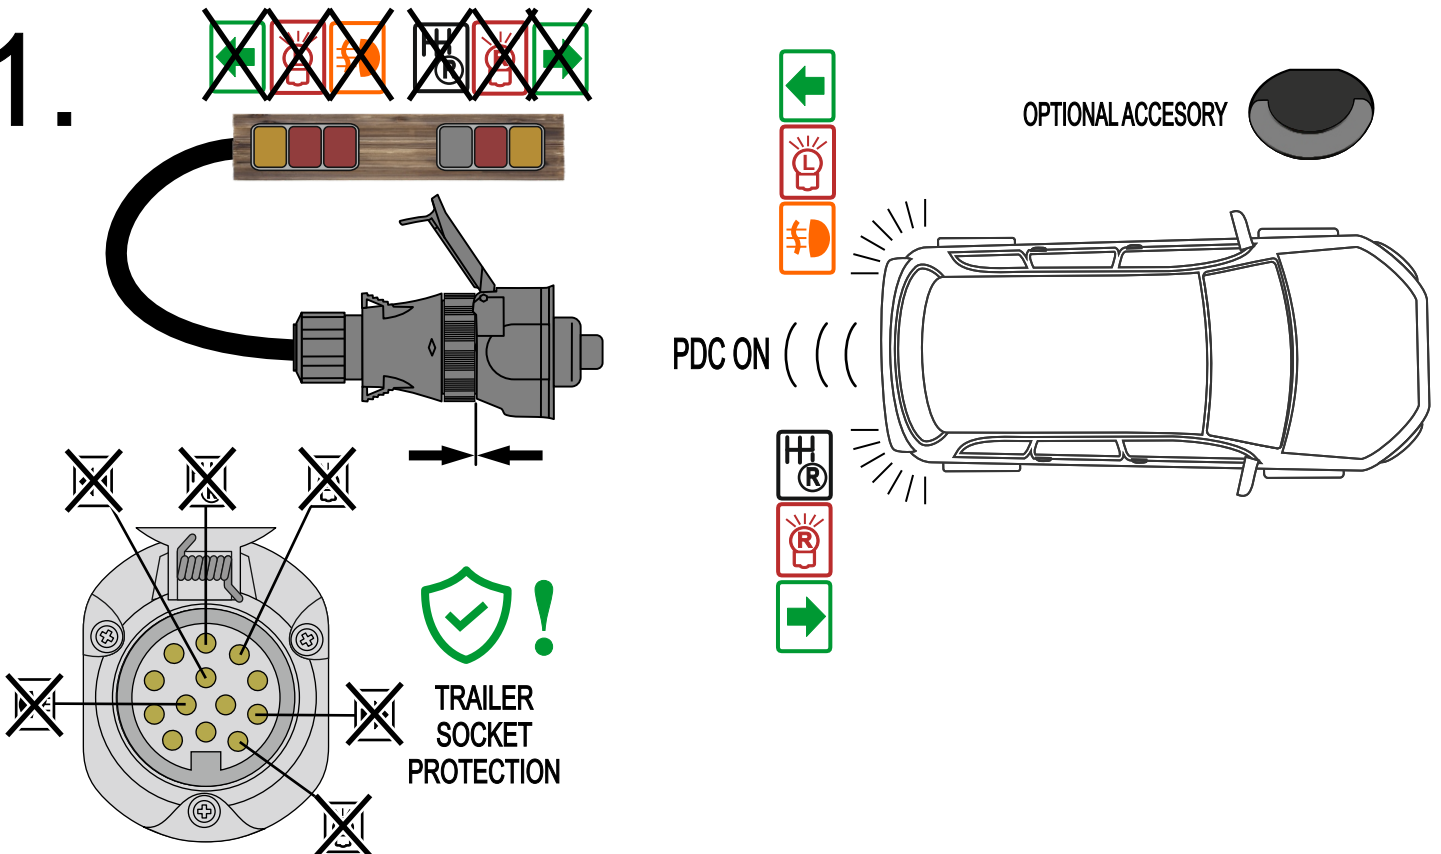

# ISO 11446 / DIN 72570 TRAILER PLUG AND SOCKET LIGHT PIN DESCRIPTION

VIEW FROM WIRE SIDE

VIEW FROM WIRE SIDE

## TESTING STEPS

1.