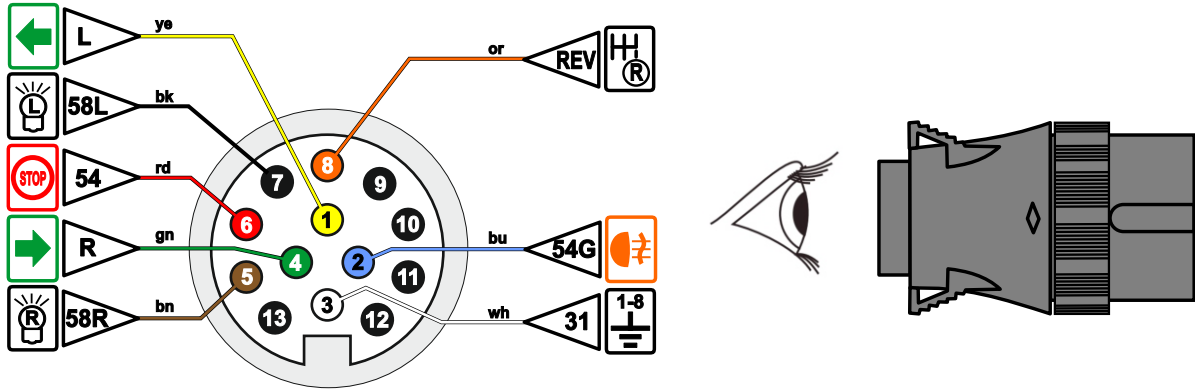

APPROVED LAMP ONLY!  
**(E<sub>xx</sub>) 48R-05 XXXX**

 / LED / MIX

-   $I \geq 100 \text{ mA}$
-   $I \geq 100 \text{ mA}$
-   $I \geq 100 \text{ mA}$

# ISO 11446 / DIN 72570 TRAILER PLUG AND SOCKET LIGHT PIN DESCRIPTION

VIEW FROM WIRE SIDE

VIEW FROM WIRE SIDE

## TESTING STEPS

1.