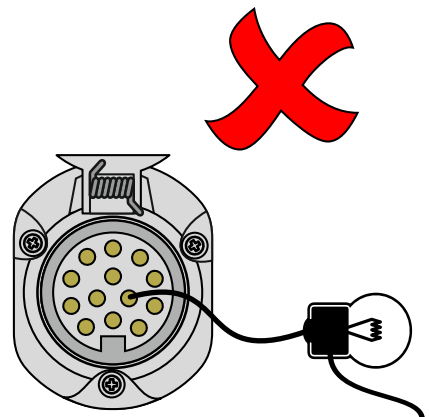

# ISO 11446 / DIN 72570 TRAILER PLUG AND SOCKET LIGHT PIN DESCRIPTION

VIEW FROM WIRE SIDE

VIEW FROM WIRE SIDE