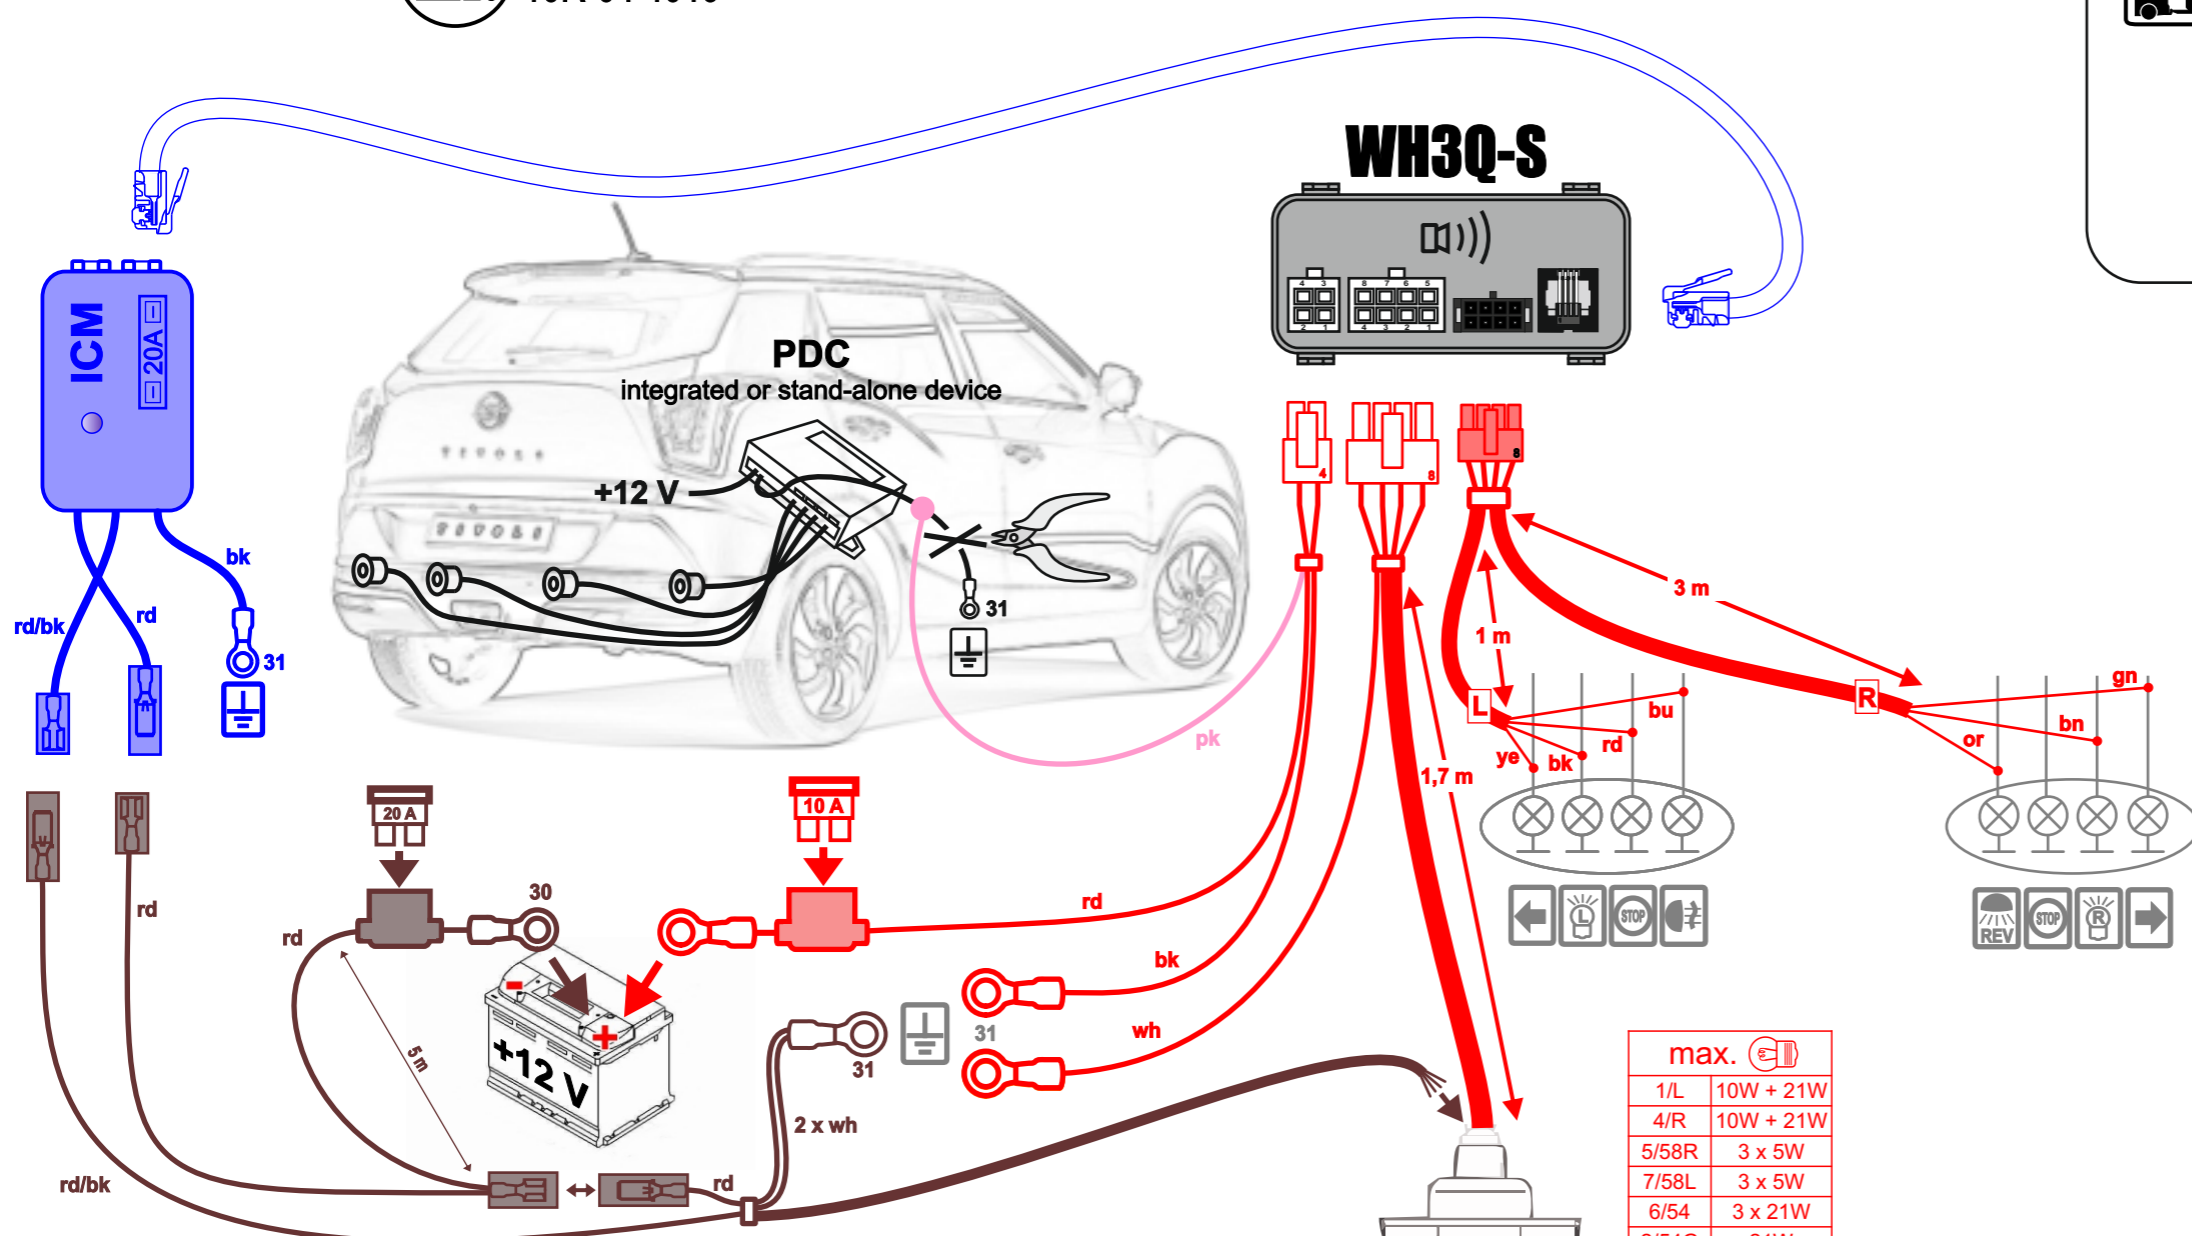

WH3Q-S-G8 (WH3Q-S + G8)

+ G13-POWER-KIT

+ ICM

E20 10R-04 4019

max. (€)	
1/L	10W + 21W
4/R	10W + 21W
5/58R	3 x 5W
7/58L	3 x 5W
6/54	3 x 21W
2/54G	21W
8/REV	21W