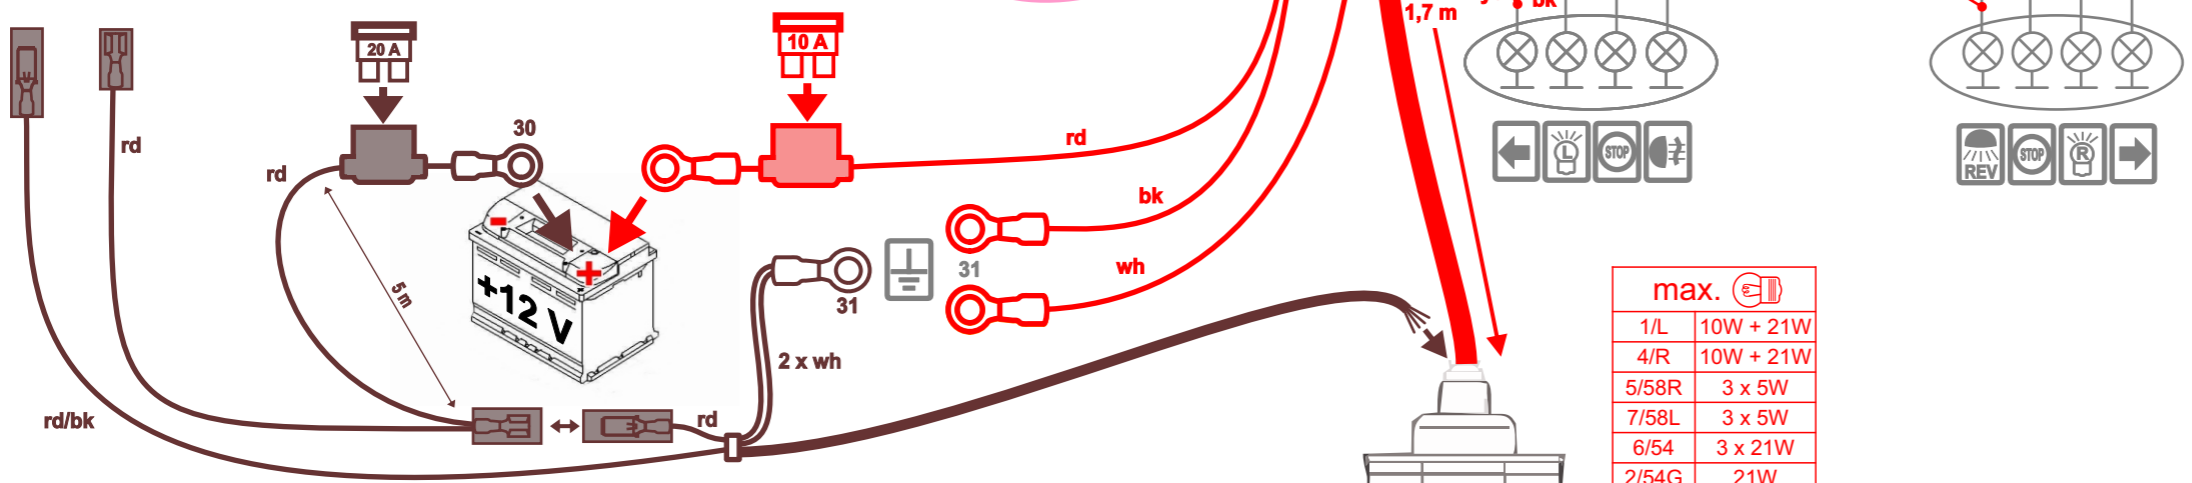

WH3Q-S-G8 (WH3Q-S + G8)

+ G13-POWER-KIT

E20 10R-04 4019

max. (LED)	
1/L	10W + 21W
4/R	10W + 21W
5/58R	3 x 5W
7/58L	3 x 5W
6/54	3 x 21W
2/54G	21W
8/REV	21W