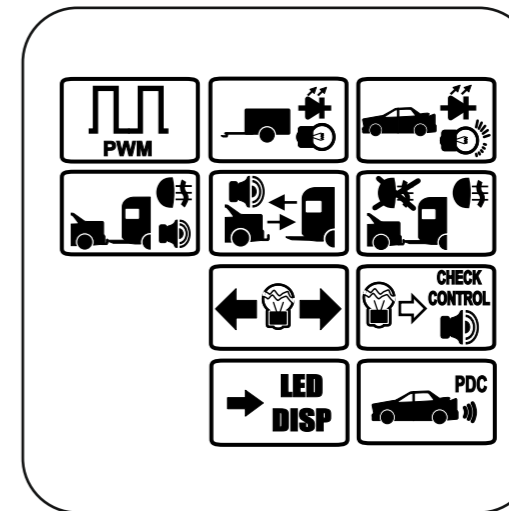

WH3Q-S-G8 (WH3Q-S + G8)

+ G13-POWER-KIT

+ ICM

E20 10R-04 4019

max. (€)	
1/L	10W + 21W
4/R	10W + 21W
5/58R	3 x 5W
7/58L	3 x 5W
6/54	3 x 21W
2/54G	21W
8/REV	21W