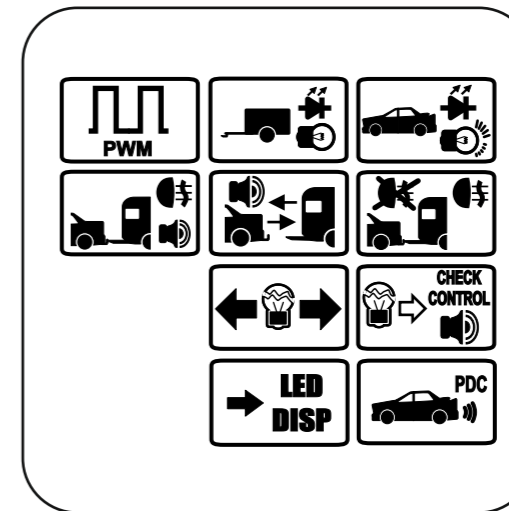

WH3Q-S-G8 (WH3Q-S + G8)

+ G13-POWER-KIT

E20 10R-04 4019

max. (LED)	
1/L	10W + 21W
4/R	10W + 21W
5/58R	3 x 5W
7/58L	3 x 5W
6/54	3 x 21W
2/54G	21W
8/REV	21W