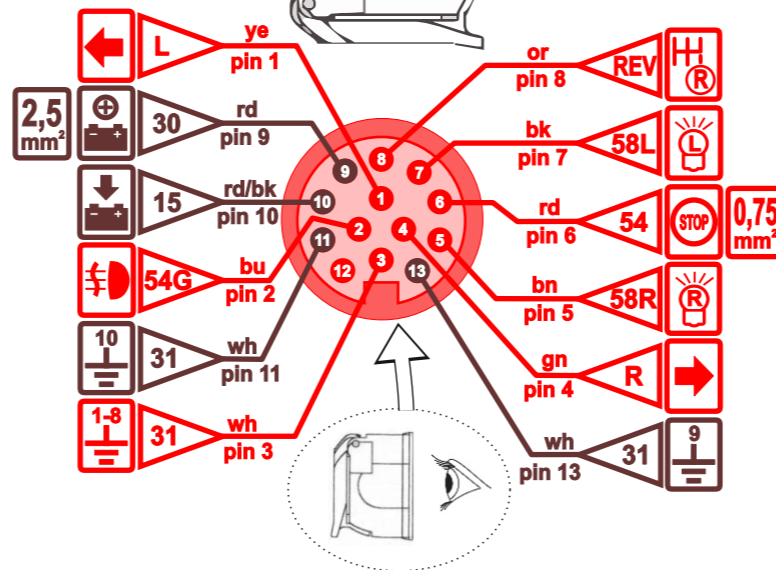

WH3Q-S-G8 (WH3Q-S + G8)

+ G13-POWER-KIT

+ ICM

+ RJ11-LED-5

E20 10R-04 4019

max. (LED)	
1/L	10W + 21W
4/R	10W + 21W
5/58R	3 x 5W
7/58L	3 x 5W
6/54	3 x 21W
2/54G	21W
8/REV	21W

WH3Q-S

bk