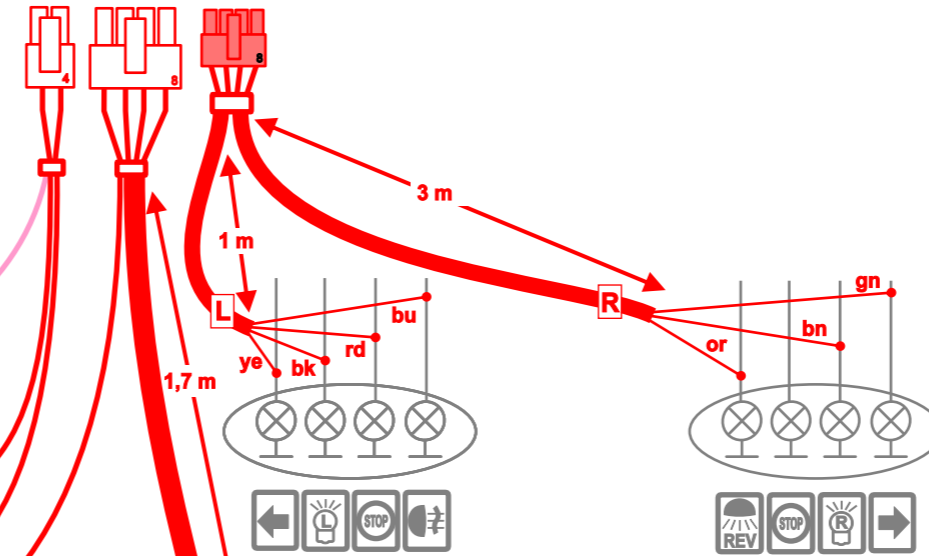

WH3Q-S-G8 (WH3Q-S + G8)

+ G13-POWER-KIT

+ ICM

+ RJ11-LED-5

E20 10R-04 4019

max. (LED)	
1/L	10W + 21W
4/R	10W + 21W
5/58R	3 x 5W
7/58L	3 x 5W
6/54	3 x 21W
2/54G	21W
8/REV	21W

WH3Q-S

bk