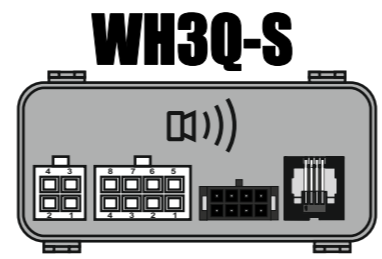

WH3Q-S-G8 (WH3Q-S + G8)

+ G13-POWER-KIT

E20 10R-04 4019

max. (LED)	
1/L	10W + 21W
4/R	10W + 21W
5/58R	3 x 5W
7/58L	3 x 5W
6/54	3 x 21W
2/54G	21W
8/REV	21W