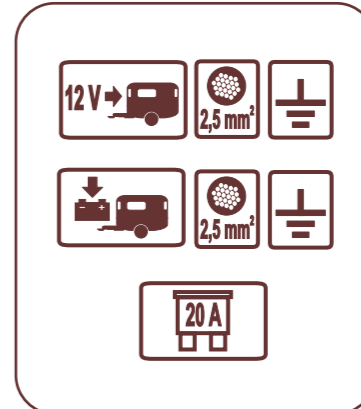

WH3Q-S-G8 (WH3Q-S + G8)

+ G13-POWER-KIT

+ ICM

+ RJ11-LED-5

E20 10R-04 4019

max. (LED)	
1/L	10W + 21W
4/R	10W + 21W
5/58R	3 x 5W
7/58L	3 x 5W
6/54	3 x 21W
2/54G	21W
8/REV	21W

WH3Q-S

bk

G13-8

rd

G13-POWER-KIT

bn

ICM

rd

RJ11-LED-5

gn

	bk	wh	bn	gn	rd	ye	bu	pk	or
DE	schwarz	weiß	braun	grün	rot	gelb	blau	rosa	orange
CZ	černo	bílá	hnědá	zelená	červená	žlutá	modrý	růžový	oranžový
SK	čierny	biely	hnedý	zelený	červený	žltý	modrý	ružový	oranžový
ES	negro	blanco	marrón	verde	rojo	amarillo	azul	rosa	anaranjado
FR	noir	blanc	marron	vert	rouge	jaune	bleu	rose	orange
GB	black	white	brown	green	red	yellow	blue	pink	orange
GR	μαύρο	λευκό	καφέ	πράσινο	κόκκινο	κίτρινο	μπλε	ροζ	πορτοκαλί
IT	nero	bianco	marrone	verde	rosso	giallo	blu	rosa	arancione
NO	svart	hvit	brun	grønn	rød	gul	blå	rosa	oransje
PL	czarny	biały	brązowy	zielony	czerwony	żółty	niebieski	różowy	pomarańczowy
RU	черный	белый	коричневый	зеленый	красный	желтый	голубой	розовый	оранжевый