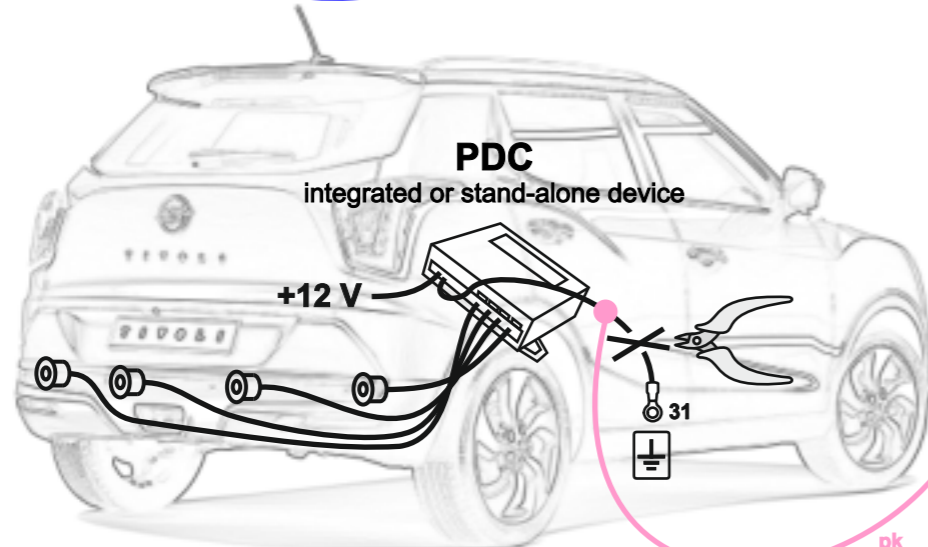

WH3Q-S-G8 (WH3Q-S + G8)

+ G13-POWER-KIT

+ ICM

+ RJ11-LED-5

E20 10R-04 4019

max. (LED)	
1/L	10W + 21W
4/R	10W + 21W
5/58R	3 x 5W
7/58L	3 x 5W
6/54	3 x 21W
2/54G	21W
8/REV	21W

WH3Q-S

bk