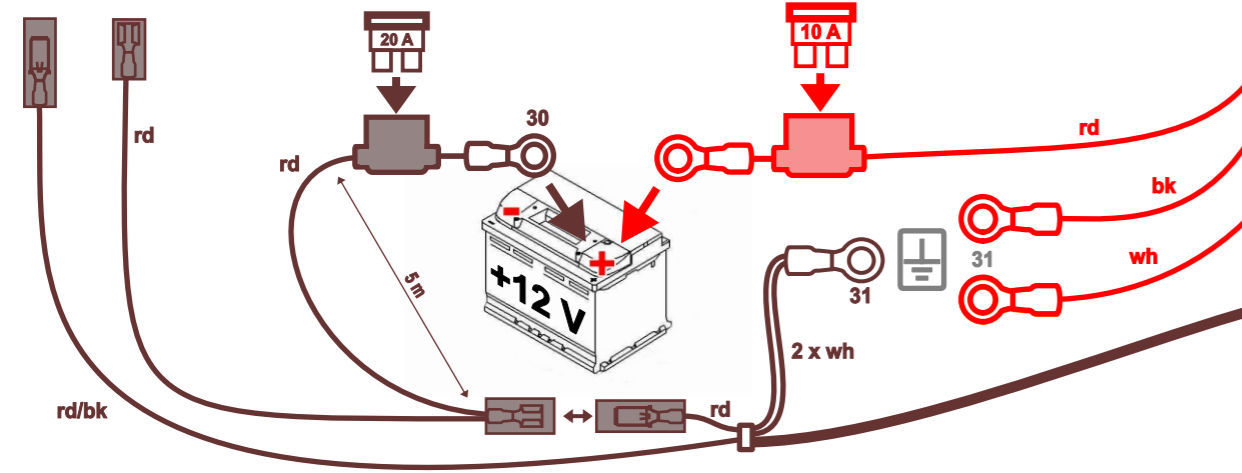

WH3Q-S-G8 (WH3Q-S + G8)

+ G13-POWER-KIT

+ ICM

+ RJ11-LED-5

E20 10R-04 4019

max. (LED)	
1/L	10W + 21W
4/R	10W + 21W
5/58R	3 x 5W
7/58L	3 x 5W
6/54	3 x 21W
2/54G	21W
8/REV	21W

WH3Q-S

bk