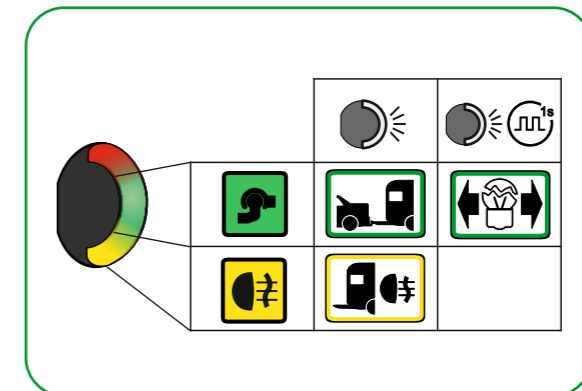

max.	⊕
1/L	10W + 21W	
4/R	10W + 21W	
5/58R	3 x 5W	
7/58L	3 x 5W	
6/54	3 x 21W	
2/54G	21W	

	bk	wh	bn	gn	rd	ye	bu	pk	or
DE	schwarz	weiß	braun	grün	rot	gelb	blau	rosa	orange
CZ	černo	bílá	hnědá	zelená	červená	žlutá	modrý	růžový	oranžový
SK	čierny	biely	hnedý	zelený	červený	žltý	modrý	ružový	oranžový
ES	negro	blanco	marrón	verde	rojo	amarillo	azul	rosa	anaranjado
FR	noir	blanc	marron	vert	rouge	jaune	bleu	rose	orange
GB	black	white	brown	green	red	yellow	blue	pink	orange
GR	μαύρο	λευκό	καφέ	πράσινο	κόκκινο	κίτρινο	μπλε	ροζ	πορτοκαλί
IT	nero	bianco	marrone	verde	rosso	giallo	blu	rosa	arancione
NO	svart	hvit	brun	grønn	rød	gul	blå	rosa	oransje
PL	czarny	biały	brązowy	zielony	czerwony	żółty	niebieski	różowy	pomarańczowy
RU	черный	белый	коричневый	зеленый	красный	желтый	голубой	розовый	оранжевый