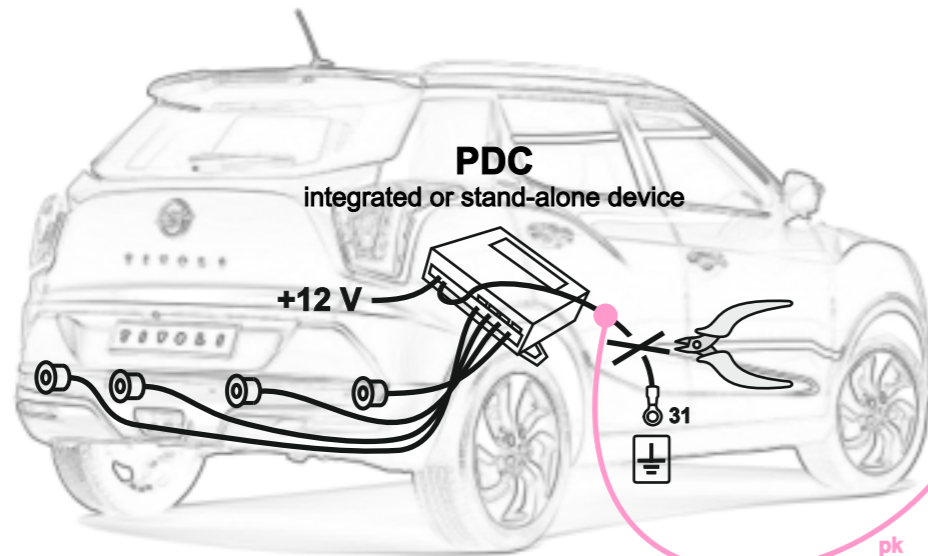

WH3Q-S-G7 (WH3Q-S + G7)

E20 10R-04 4019

+ RJ11-LED-5

WH3Q-S

bk

G7

or

	max.	⊕
1/L	10W + 21W	
4/R	10W + 21W	
5/58R	3 x 5W	
7/58L	3 x 5W	
6/54	3 x 21W	
2/54G	21W	