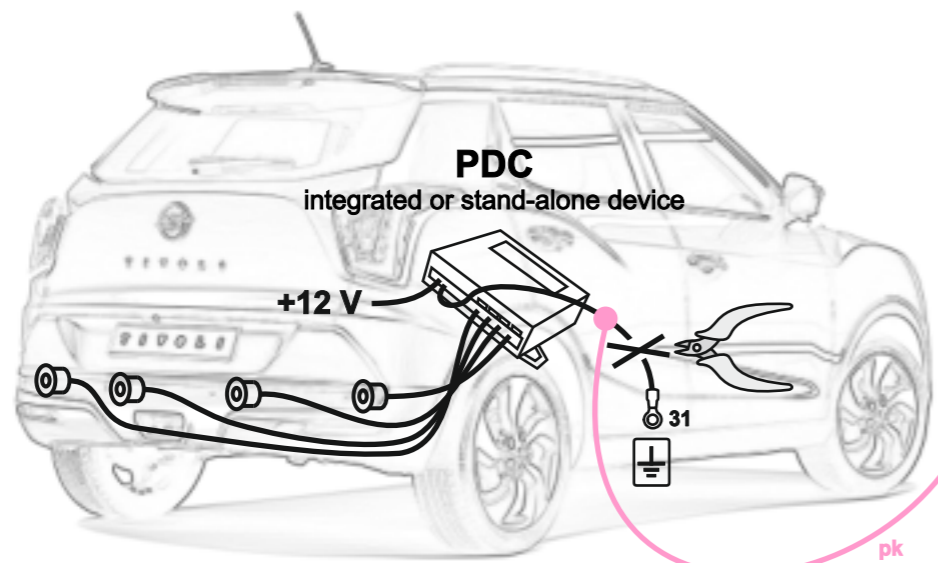

WH3Q-S-G8 (WH3Q-S + G8)

+ G13-POWER-KIT

E20 10R-04 4019

max. (LED)	
1/L	10W + 21W
4/R	10W + 21W
5/58R	3 x 5W
7/58L	3 x 5W
6/54	3 x 21W
2/54G	21W
8/REV	21W