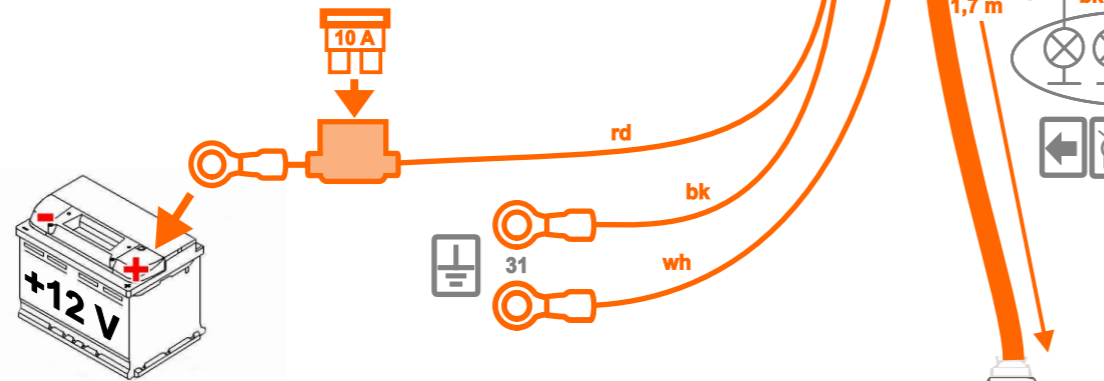

WH3Q-S-G7 (WH3Q-S + G7)

E20 10R-04 4019

+ RJ11-LED-5

WH3Q-S

bk

G7

or

	max.	⊕
1/L	10W + 21W	
4/R	10W + 21W	
5/58R	3 x 5W	
7/58L	3 x 5W	
6/54	3 x 21W	
2/54G	21W	