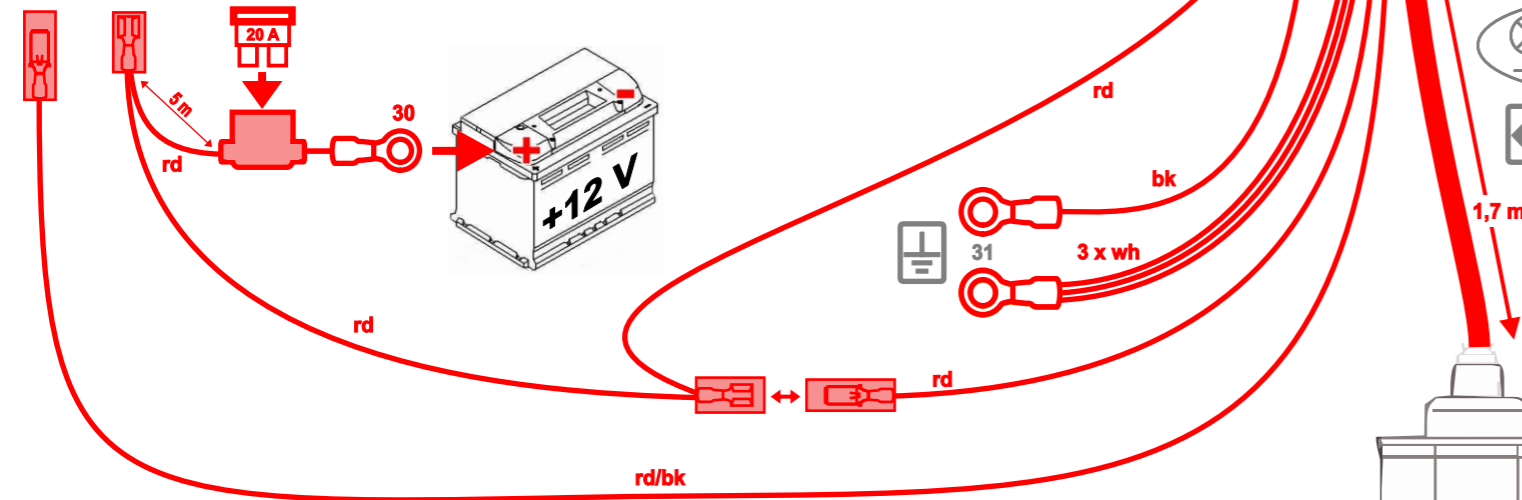

WH3Q-S-G13 [WH3Q-S + G13]

E20 10R-04 4019

+ ICM
+ RJ11-LED-5