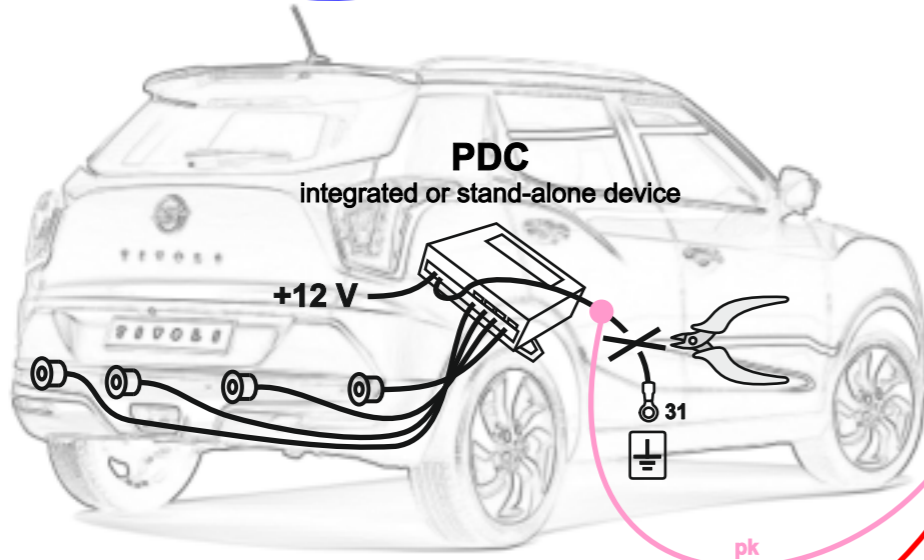

WH3Q-S-G13 [WH3Q-S + G13]

E20 10R-04 4019

+ ICM
+ RJ11-LED-5