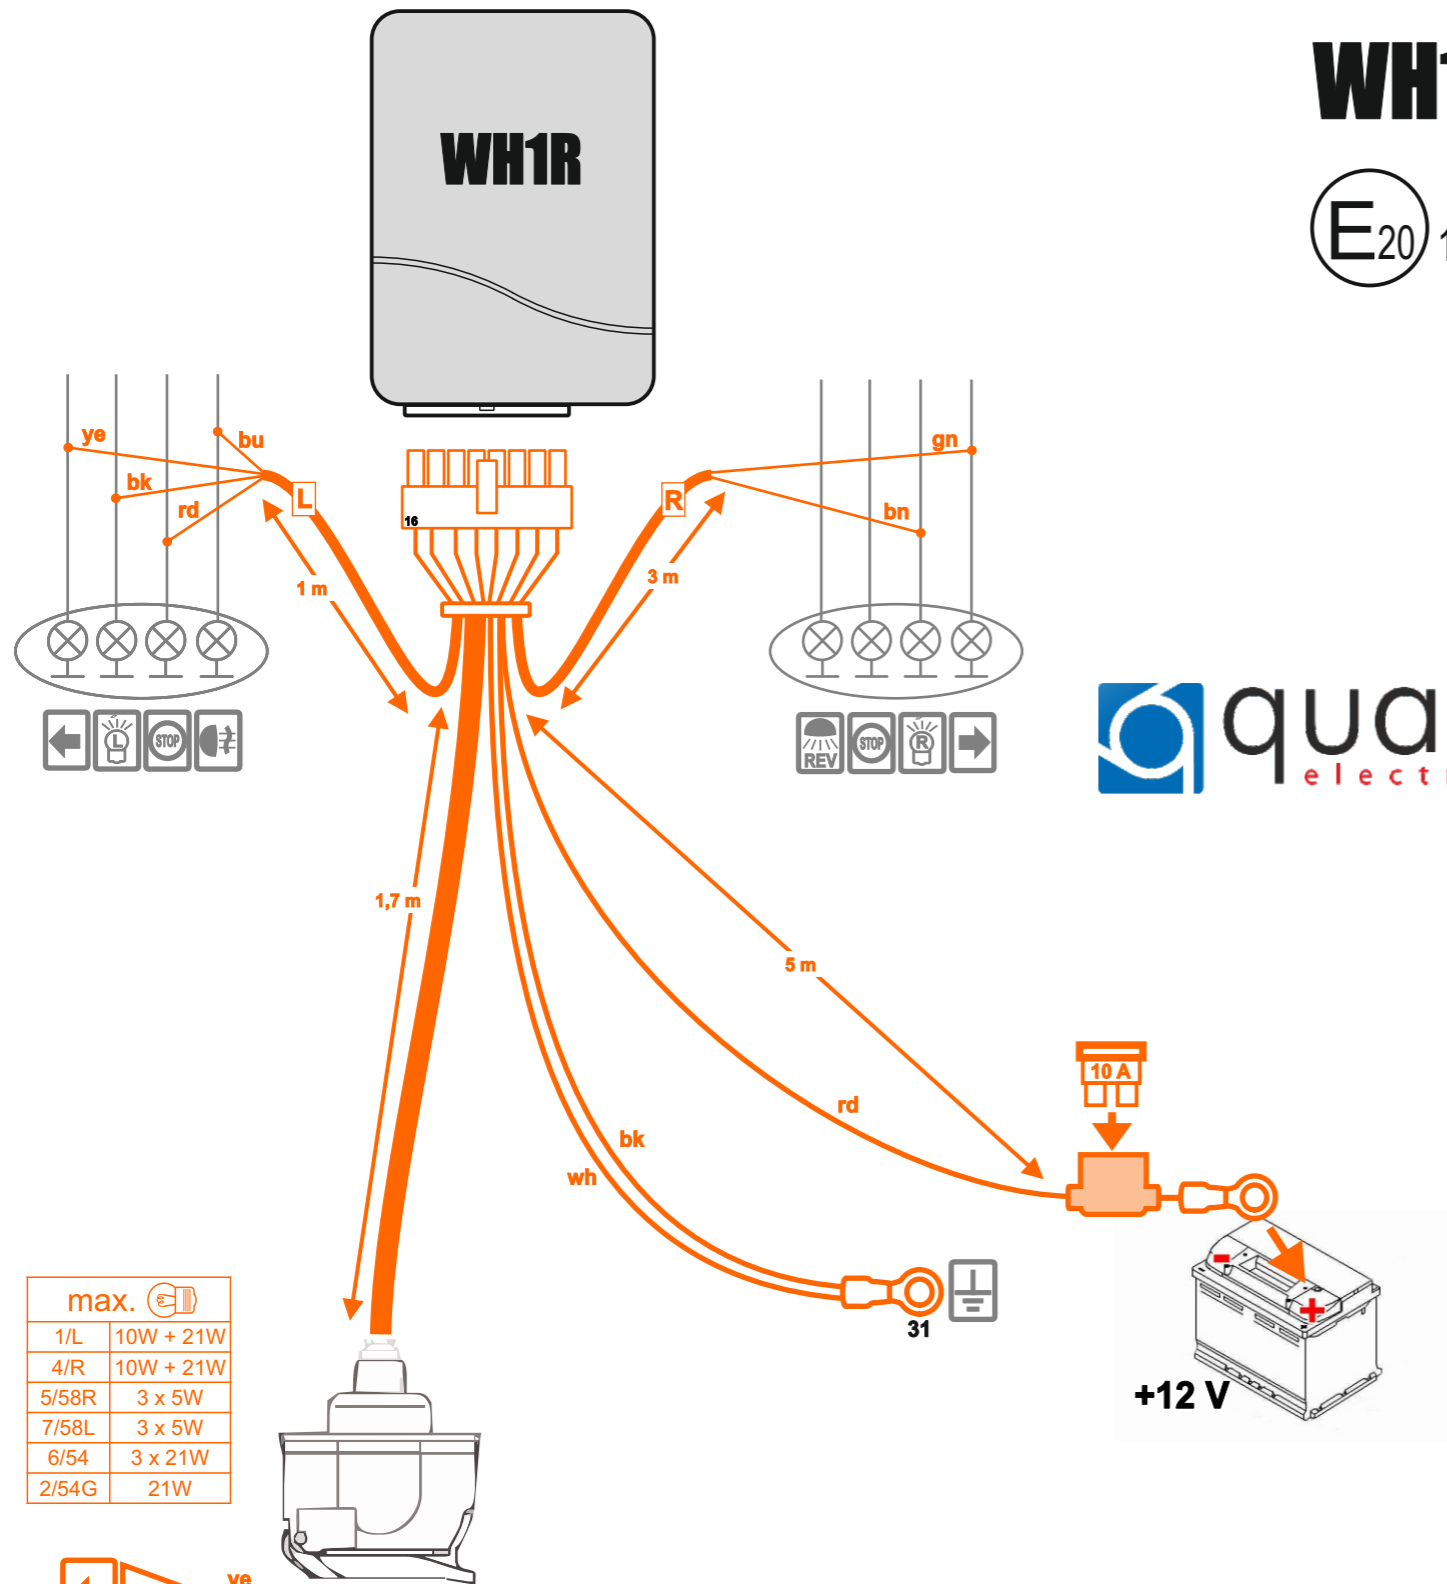

WH1R-G7 (WH1R + G7)

E20 10R-03 3232

max.

1/L	10W + 21W
4/R	10W + 21W
5/58R	3 x 5W
7/58L	3 x 5W
6/54	3 x 21W
2/54G	21W