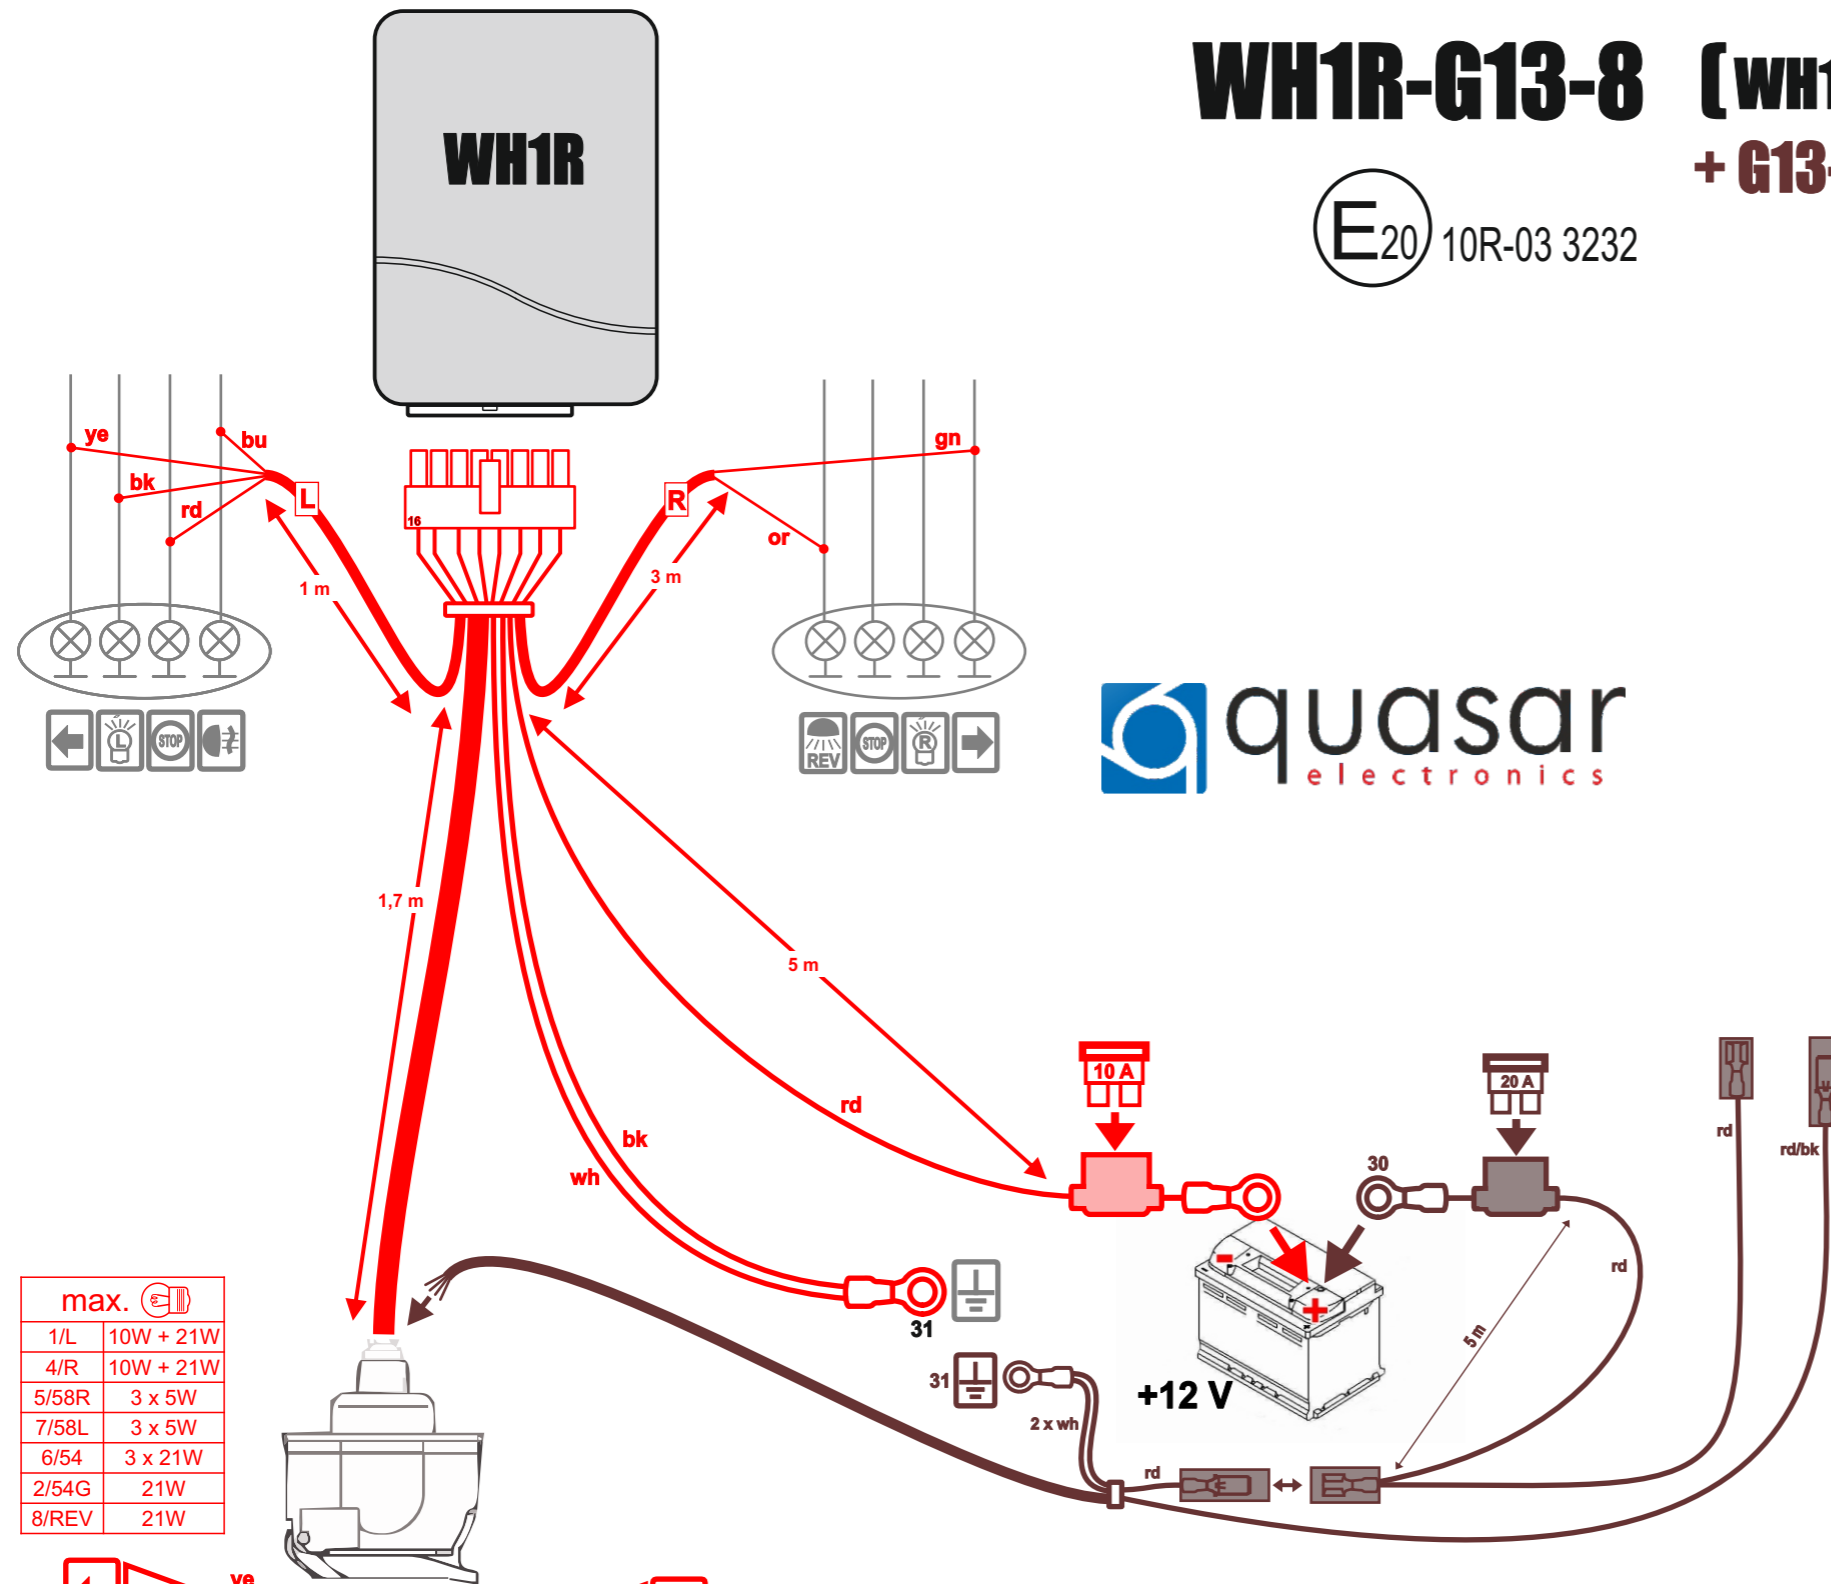

WH1R-G13-8 (WH1R + G13-8)

E20 10R-03 3232

WH1R

bk

G13-8

rd

max.

| | |
|-------|-----------|
| 1/L | 10W + 21W |
| 4/R | 10W + 21W |
| 5/58R | 3 x 5W |
| 7/58L | 3 x 5W |
| 6/54 | 3 x 21W |
| 2/54G | 21W |
| 8/REV | 21W |

WH1R-G13-8 (WH1R + G13-8) + G13-POWER-KIT

E20 10R-03 3232

max.

| | |
|-------|-----------|
| 1/L | 10W + 21W |
| 4/R | 10W + 21W |
| 5/58R | 3 x 5W |
| 7/58L | 3 x 5W |
| 6/54 | 3 x 21W |
| 2/54G | 21W |
| 8/REV | 21W |