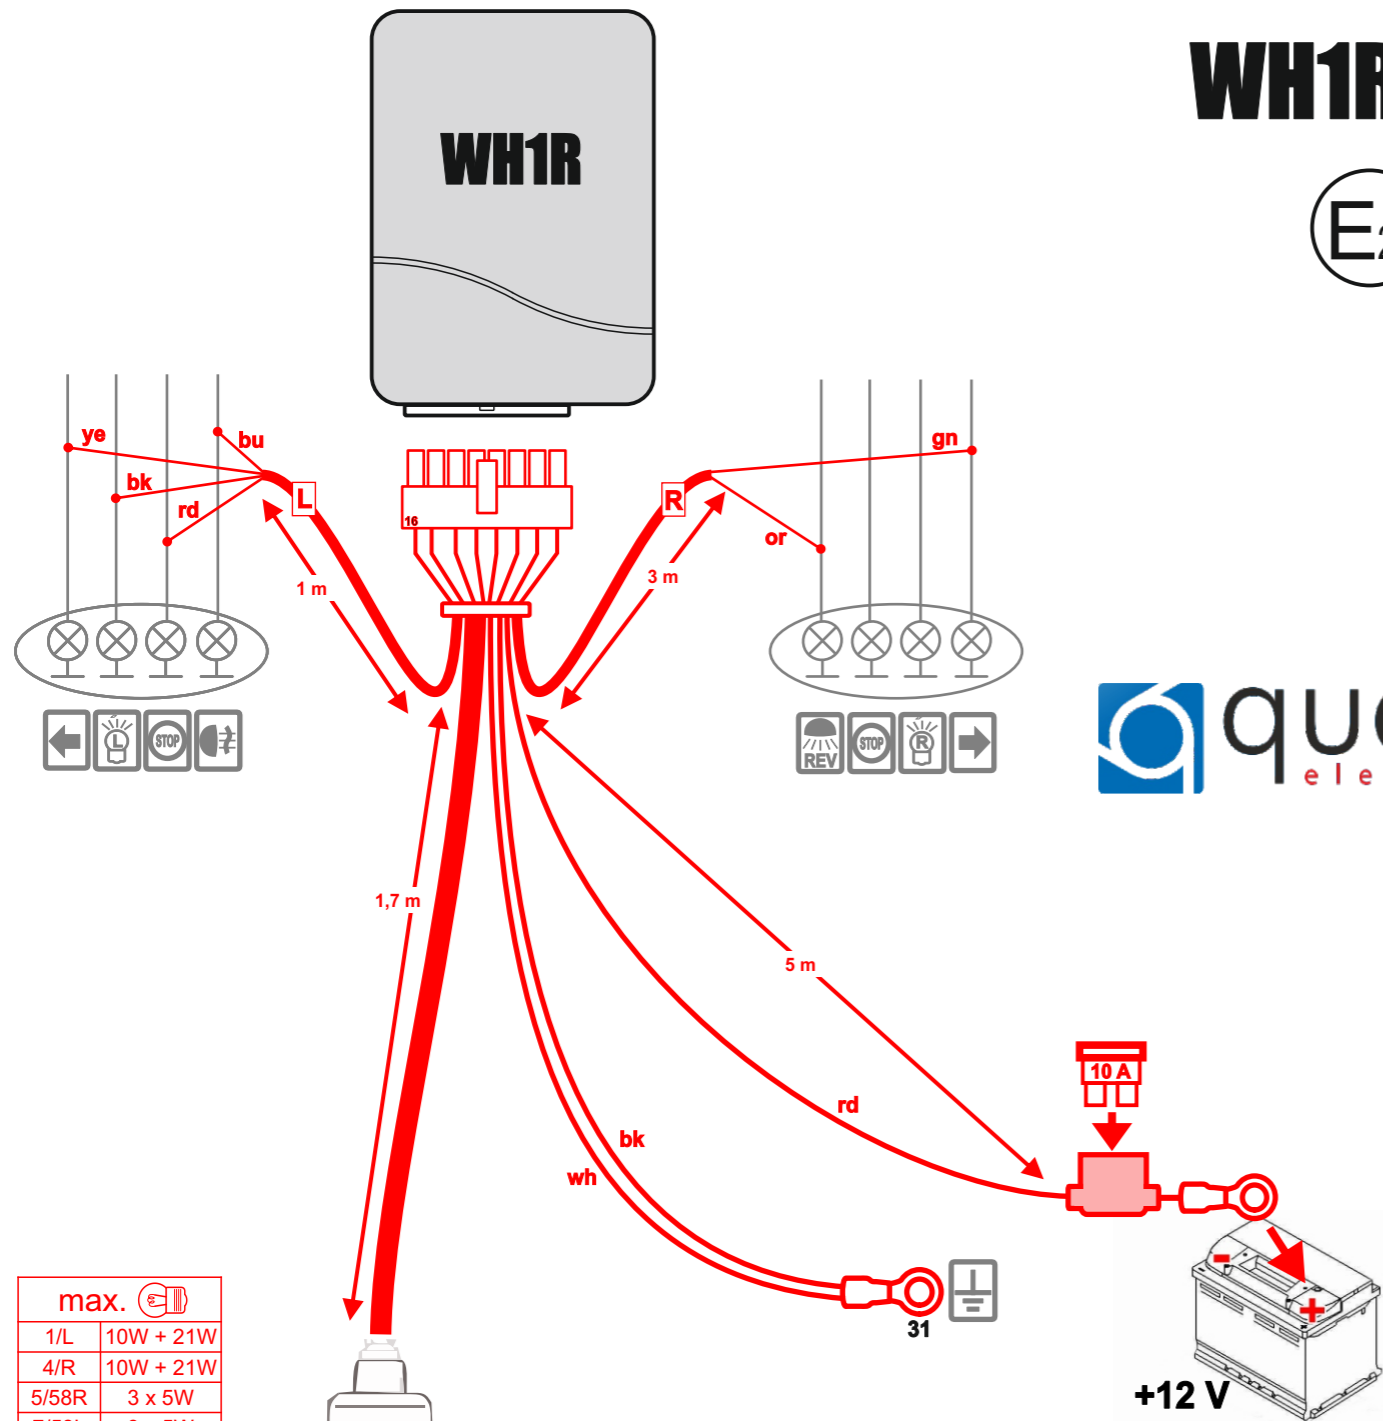

WH1R-G13-8 (WH1R + G13-8)

E20 10R-03 3232

WH1R

bk

G13-8

rd

max.

| | |
|-------|-----------|
| 1/L | 10W + 21W |
| 4/R | 10W + 21W |
| 5/58R | 3 x 5W |
| 7/58L | 3 x 5W |
| 6/54 | 3 x 21W |
| 2/54G | 21W |
| 8/REV | 21W |