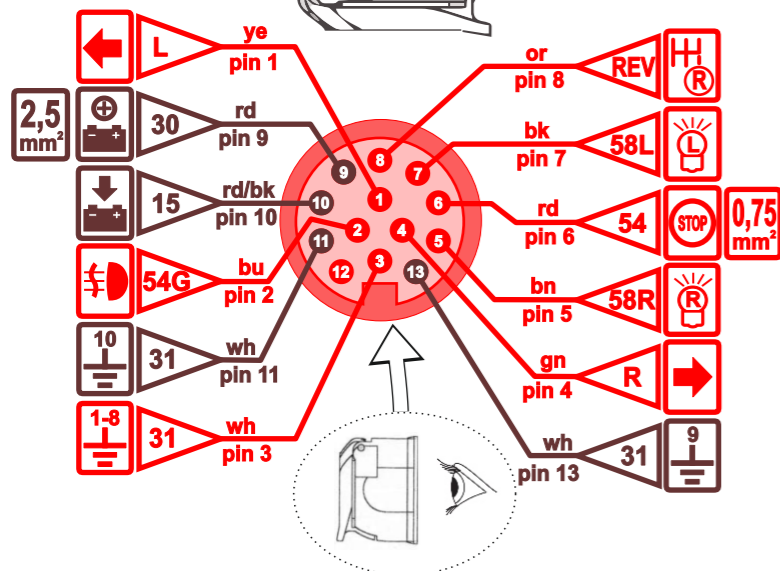

WH1R-G13-8 (WH1R + G13-8) + G13-POWER-KIT

E20 10R-03 3232

max.

| | |
|-------|-----------|
| 1/L | 10W + 21W |
| 4/R | 10W + 21W |
| 5/58R | 3 x 5W |
| 7/58L | 3 x 5W |
| 6/54 | 3 x 21W |
| 2/54G | 21W |
| 8/REV | 21W |